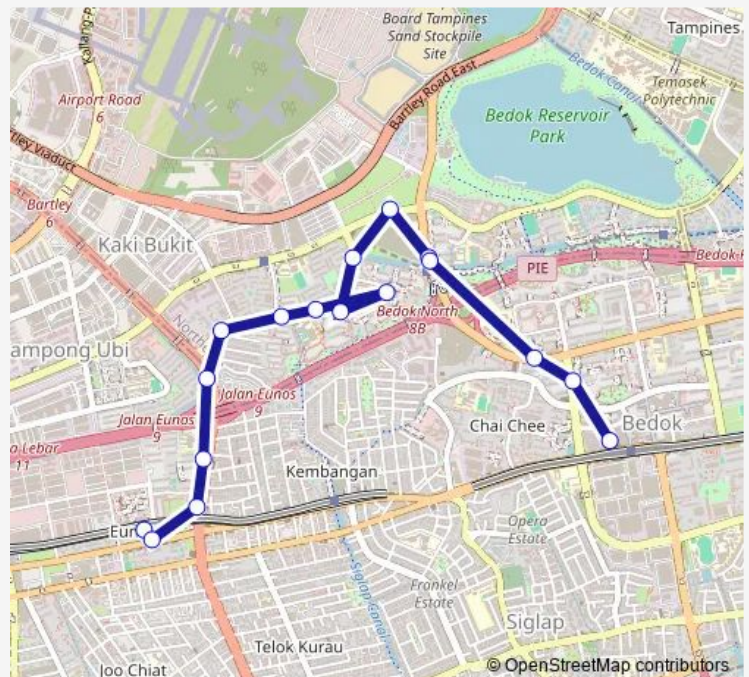

### Route schedule

Eunos Int — Bedok Int

Monday 23:45

Tuesday 23:45

Wednesday 23:45

Thursday 23:45

Friday 23:45

Saturday 23:39

### Route info

Direction: Eunos Int

Stops: 17

Trip Duration: 0 hour 29 min

60T

BusMaps

60T Bus time schedules and route maps are available in an offline PDF at [busmaps.com](https://busmaps.com). Use the [busmaps.com](https://busmaps.com) website to see live bus times, train schedule or subway schedule, and step-by-step directions for all public transit in Singapore