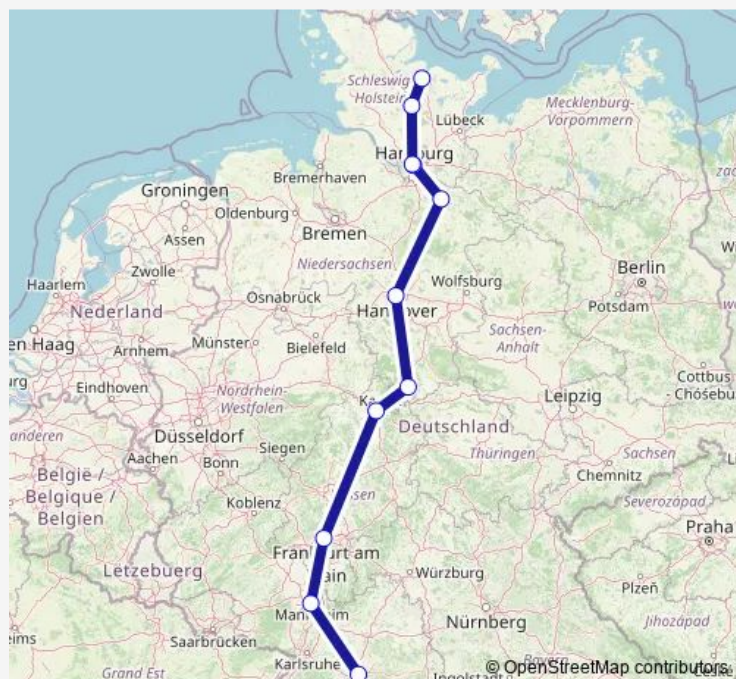

Rail ICE 978

[Go to website](#)

Direction

Stuttgart Hbf — Kiel Hbf

11 stops

[Open route schedule](#)

Stuttgart Hbf

Mannheim Hbf

Frankfurt(Main)Hbf

Kassel-Wilhelmshöhe

Göttingen

Hannover Hbf

Lüneburg

Hamburg Hbf

Hamburg Dammtor

Neumünster

Kiel Hbf

Route schedule

Stuttgart Hbf — Kiel Hbf

Monday	15:24
Tuesday	15:24
Wednesday	15:24
Thursday	15:24
Friday	15:24
Saturday	—
Sunday	—

Route info

Direction: Stuttgart Hbf

Stops: 11

Trip Duration: 6 hour 50 min

ICE 978

ICE 978 Rail time schedules and route maps are available in an offline PDF at busmaps.com. Use the busmaps.com website to see live bus times, train schedule or subway schedule, and step-by-step directions for all public transit in Hamburg