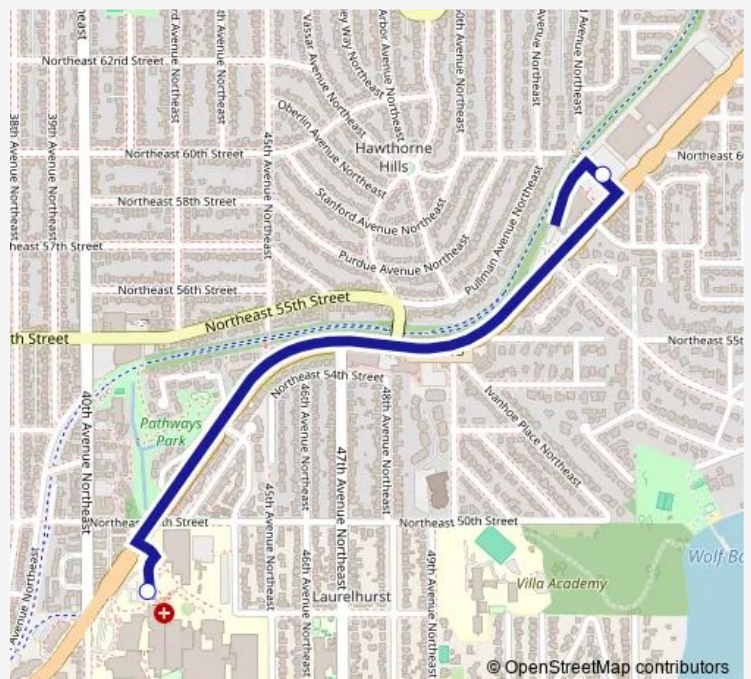

Bus Ylw Yellow

[Go to website](#)

Direction

Spic North Lot — Helen Ln / River Circle

2 stops

[Open route schedule](#)

Spic North Lot

Helen Ln / River Circle

Route schedule

Spic North Lot — Helen Ln / River Circle

Monday	06:00-20:06
Tuesday	06:00-20:06
Wednesday	06:00-20:06
Thursday	06:00-20:06
Friday	06:00-20:06
Saturday	—
Sunday	—

Route info

Direction: Spic North Lot

Stops: 2

Trip Duration: 0 hour 6 min

■ Ylw — Yellow

Direction

Helen Ln / River Circle — Sp1c North Lot

2 stops

[Open route schedule](#)

Helen Ln / River Circle

Sp1c North Lot

Route schedule

Helen Ln / River Circle — Sp1c North Lot

Monday	06:06-20:00
Tuesday	06:06-20:00
Wednesday	06:06-20:00
Thursday	06:06-20:00
Friday	06:06-20:00
Saturday	—
Sunday	—

Route info

Direction: Helen Ln / River Circle