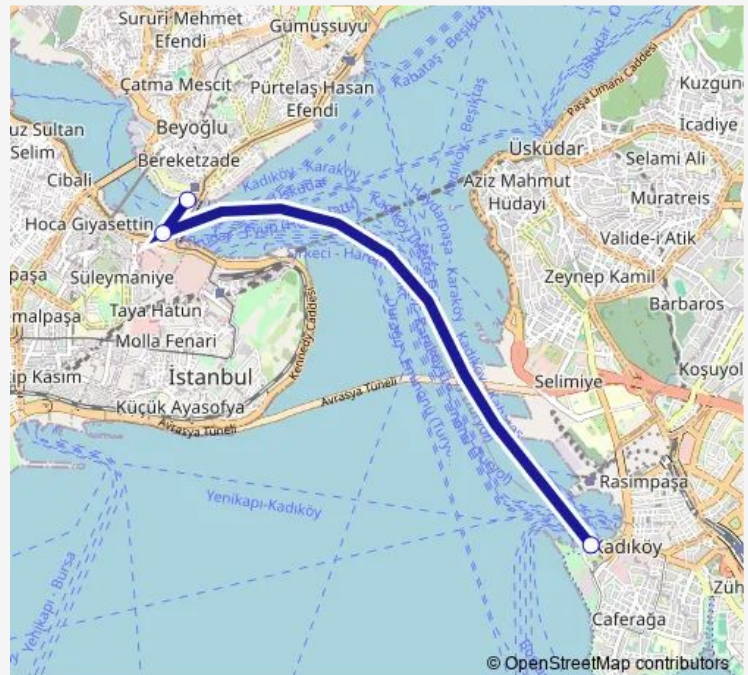

Saturday 07:00-20:00

Sunday 09:45-20:00

Route info

Direction: Kadıköy Turyol

Stops: 3

Trip Duration: 0 hour 37 min

■ Kdk_Emn_K.Koy — Kadıköy (Metro) - Eminönü - Karaköy

BusMaps