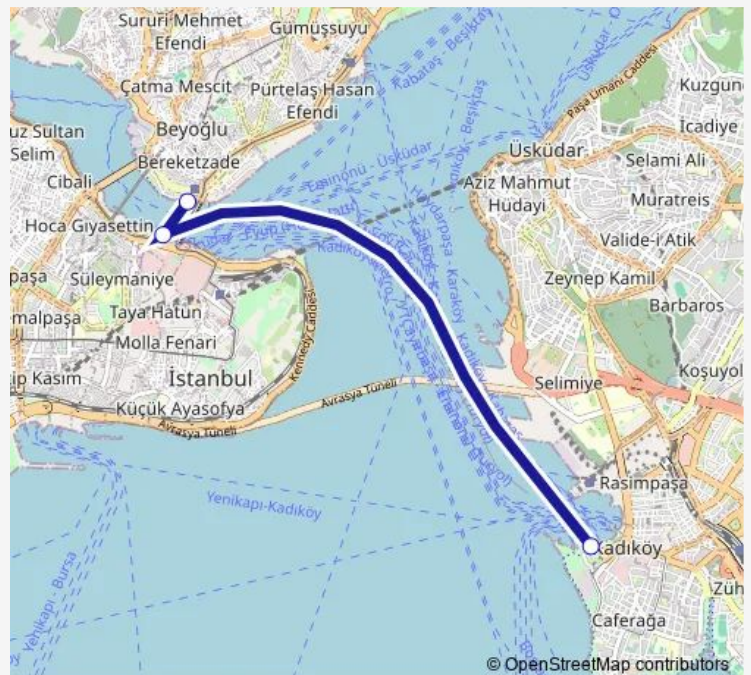

Ferry KDK_EMN_K.KOY Kadiköy (Metro) - Eminönü - Karaköy

[Go to website](#)

Direction

Kadıköy Turyol — Karaköy Turyol

3 stops

[Open route schedule](#)

Kadıköy Turyol

Eminönü Turyol

Karaköy Turyol

Route schedule

Kadıköy Turyol — Karaköy Turyol

Monday	07:00-20:00
Tuesday	07:00-20:00
Wednesday	07:00-20:00
Thursday	07:00-20:00
Friday	07:00-20:00
Saturday	07:00-20:00
Sunday	09:45-20:00

Route info

Direction: Kadıköy Turyol

Stops: 3

Trip Duration: 0 hour 37 min

KDK_EMN_K.KOY Ferry time schedules and route maps are available in an offline PDF at busmaps.com. Use the busmaps.com website to see live bus times, train schedule or subway schedule, and step-by-step directions for all public transit in Istanbul