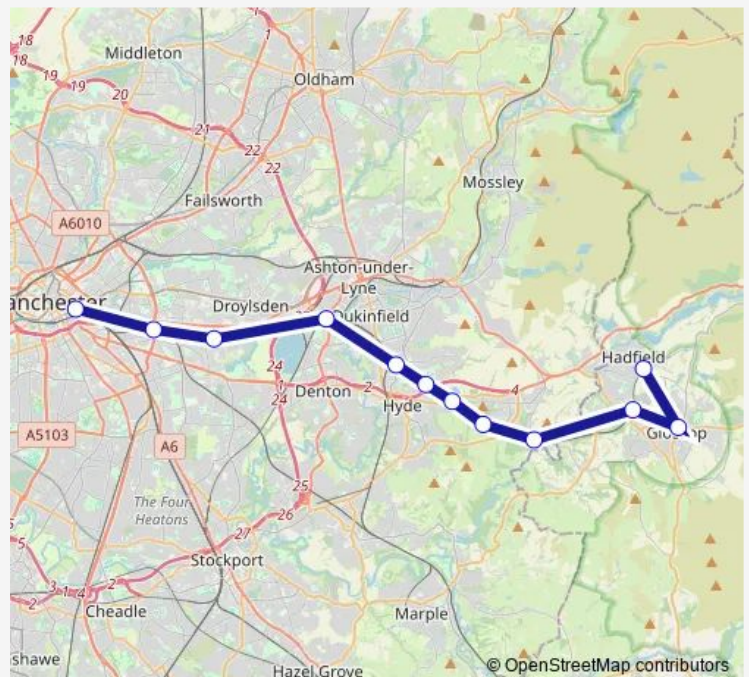

### Route schedule

Manchester Piccadilly — Hadfield

Monday 05:32-22:32

Tuesday 05:32-22:32

Wednesday 05:32-22:32

Thursday 05:32-22:32

Friday 05:32-22:32

Saturday 06:03-22:32

### Route info

Direction: Manchester Piccadilly

Stops: 12

Trip Duration: 0 hour 39 min

 Nt:Man->Hdf — NT train service from MAN to Hdf