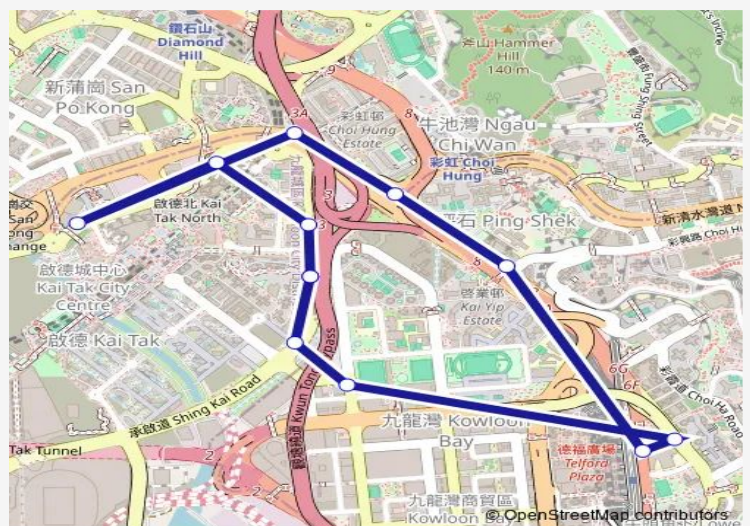

[Kmb] Kowloon BAY Station

[Kmb+Ctb] Amoy Gardens/<Br>Amoy Garden, Ngau TAU KOK Road[[Kmb] Amoy Gardens

[Kmb+Ctb] Skyline Tower/<Br>Skyline Tower, Wang Kwong Road[[Kmb] Skyline Tower

[Ctb] TAK Long Estate Carpark, Shing KAI Road[[Kmb] TAK Long Estate Carpark

**Route schedule**

[Ctb] TAK Long Estate, Shing KAI Road[[Kmb+Ctb] KAI TAK (TAK Long Estate)/<Br>Tak Long Estate, Shing KAI Road[[Kmb] KAI TAK (TAK Long Estate) — [Ctb] TAK Long Estate, Shing KAI Road[[Kmb+Ctb] KAI TAK (TAK Long Estate)/<Br>Tak Long Estate, Shing KAI Road[[Kmb] KAI TAK (TAK Long Estate)

Monday	05:45-23:00
Tuesday	05:45-23:00
Wednesday	05:45-23:00
Thursday	05:45-23:00
Friday	05:45-23:00
Saturday	05:45-23:00
Sunday	05:45-23:00

**Route info**

Direction: [Ctb] TAK Long Estate, Shing KAI Road[[Kmb+Ctb] KAI TAK (TAK Long Estate)/<Br>Tak Long Estate, Shing KAI Road[[Kmb] KAI TAK (TAK Long Estate)

Stops: 12

Trip Duration: 0 hour 15 min

[Ctb] TAK Long Estate, Shing KAI Road[[Kmb+Ctb] KAI  
TAK (TAK Long Estate)/<Br>Tak Long Estate, Shing KAI  
Road[[Kmb] KAI TAK (TAK Long Estate)

5M Bus time schedules and route maps are available in an offline PDF at [busmaps.com](https://busmaps.com). Use the [busmaps.com](https://busmaps.com) website to see live bus times, train schedule or subway schedule, and step-by-step directions for all public transit in Kwun Tong