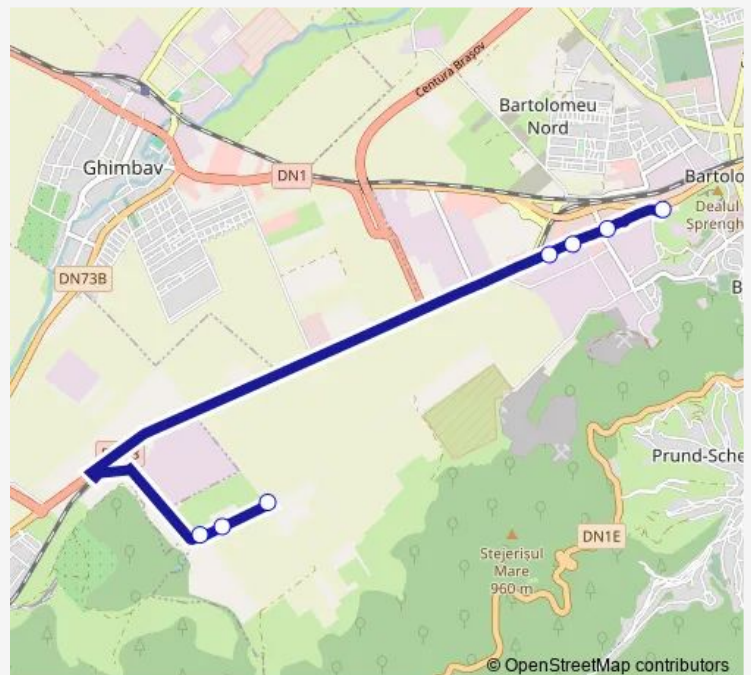

Bus 5m Stadionul Municipal - Măgurele[Go to website](#)**Direction**

Măgurele — Stadionul Municipal

7 stops

[Open route schedule](#)

Măgurele

Facultativă

Facultativă

Depozite Ilf

Route info

Direction: Măgurele

Stops: 7

Trip Duration: 0 hour 16 min

5m — Stadionul Municipal - Măgurele

BusMaps

Direction

Stadionul Municipal — Măgurele

9 stops

[Open route schedule](#)

Stadionul Municipal

Service

Cărămidăriei

Ioan Clopoel

Facultativă (Mti)

Facultativă

Route info

Direction: Stadionul Municipal

Stops: 9

Trip Duration: 0 hour 23 min

5m Bus time schedules and route maps are available in an offline PDF at busmaps.com. Use the busmaps.com website to see live bus times, train schedule or subway schedule, and step-by-step directions for all public transit in Brasov