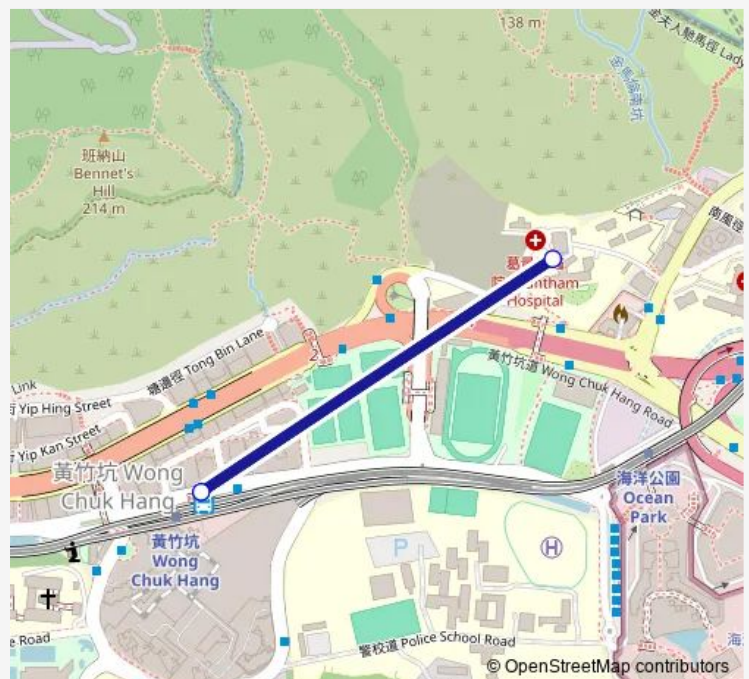

Bus 5M Wong Chuk Hang Station - Grantham Hospital (Special Departures)

[Go to website](#)

Direction

GRANTHAM HOSPITAL — WONG CHUK HANG STATION

2 stops

[Open route schedule](#)

GRANTHAM HOSPITAL

WONG CHUK HANG STATION

Route schedule

GRANTHAM HOSPITAL — WONG CHUK HANG STATION

Monday	08:10
Tuesday	08:10
Wednesday	08:10
Thursday	08:10
Friday	08:10
Saturday	—
Sunday	—

Route info

Direction: GRANTHAM HOSPITAL

Stops: 2

Trip Duration: 0 hour 2 min

■ 5M — Wong Chuk Hang Station - Grantham Hospital (Special Departures)

BusMaps

Direction

WONG CHUK HANG STATION — GRANTHAM HOSPITAL

2 stops

[Open route schedule](#)

WONG CHUK HANG STATION

GRANTHAM HOSPITAL

Route schedule

WONG CHUK HANG STATION — GRANTHAM HOSPITAL

Monday	08:00
Tuesday	08:00
Wednesday	08:00
Thursday	08:00
Friday	08:00
Saturday	—
Sunday	—

Route info

Direction: WONG CHUK HANG STATION

Stops: 2

Trip Duration: 0 hour 2 min