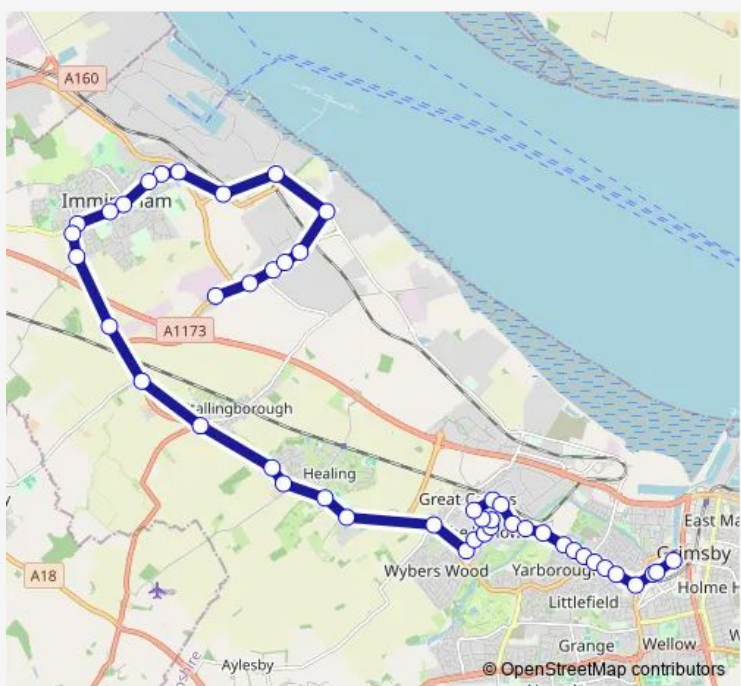

Bus 5M Immingham - Hewitts Circus

[Go to website](#)

**Direction**  
Edison Road — Riverhead Exchange  
46 stops  
[Open route schedule](#)

- Edison Road
- Catch Training Centre
- Osborne Road
- Netherlands Way
- Europa Way
- Millennium Inorganic Chemicals
- Laporte Road
- Prince Charles Drive
- Hawthorne Avenue
- County Hotel
- Worsley Road
- Civic Centre
- Margaret Street
- Highfield Avenue
- Hume Brae
- Highfield Farm
- Gatehouse Farm
- Keelby Road
- Garage
- Hornbeam Drive
- Wisteria Drive

Route schedule  
Edison Road — Riverhead Exchange

Monday	16:14-17:44
Tuesday	16:14-17:44
Wednesday	16:14-17:44
Thursday	16:14-17:44
Friday	16:14-17:44
Saturday	—
Sunday	—

Route info  
Direction: Edison Road  
Stops: 46  
Trip Duration: 0 hour 48 min

5M — Immingham - Hewitts Circus **BusMaps**

Low Road

Great Coates Road

Station Road

Larmour Road

Anderby Drive

The Willows

Hillary Way

## Route info

Direction: Church Avenue

Stops: 76

Trip Duration: 1 hour 17 min

Reynolds Street

Pelham Road

Suggitts Lane

Fuller Street