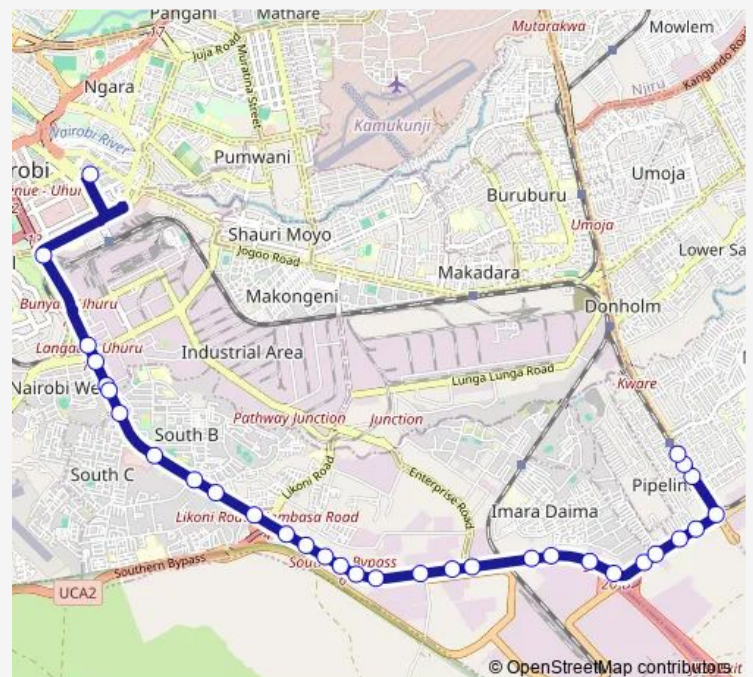

Makadara/DC Jogoo Road

Uchumi Jogoo Road

Posta

Route schedule

Rounda/Taj — Commercial

Monday	06:00
Tuesday	06:00
Wednesday	06:00
Thursday	06:00
Friday	06:00
Saturday	06:00
Sunday	06:00

Route info

Direction: Rounda/Taj

Stops: 32

Trip Duration: 0 hour 34 min

■ 33TP — Commercial-Mombasa Road-Taj Mall-Pipeline

Bat

Church Army

Rikana/Makongeni

Maziwa

Kaloleni

32 stops

[Open route schedule](#)

Commercial

Shell Haile Selassie Junction

Toyota

Nyayo

Shimo la Tewa

Government Plaza/Devis

Thursday 06:00

Friday 06:00

Saturday 06:00

Sunday 06:00

Route info

Direction: Commercial

Stops: 32

Trip Duration: 0 hour 39 min