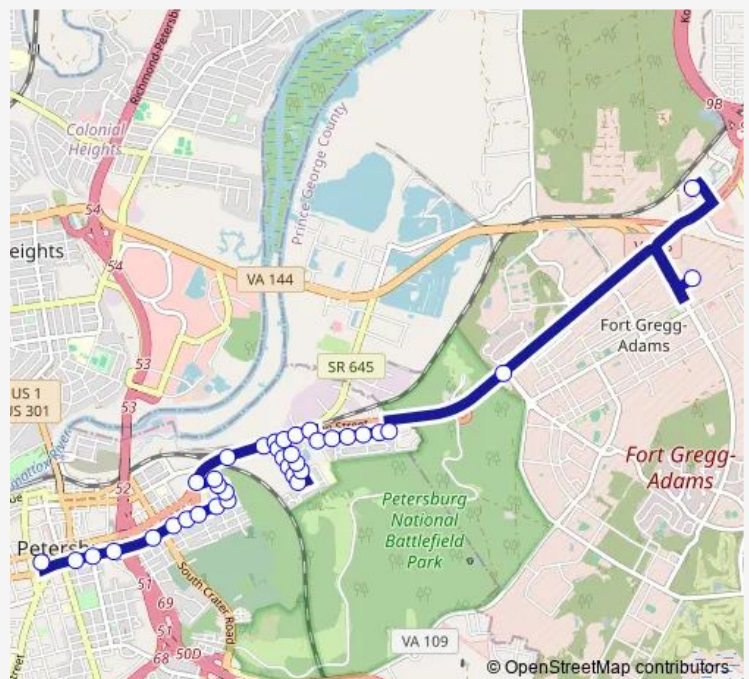

Culpeper Avenue and Southampton Street

Culpeper Street and Prince George Street

Culpeper Street and Brunswick Street

Culpeper Street and Hare Street

Route schedule

Petersburg Station — Food Lion - Hopewell

Monday 06:15-17:15

Tuesday 06:15-17:15

Wednesday 06:15-17:15

Thursday 06:15-17:15

Friday 06:15-17:15

Saturday 06:15-17:15

Sunday —

Route info

Direction: Petersburg Station

Stops: 37

Trip Duration: 0 hour 25 min

Blandford

Culpepper and Pin Oaks

Slagle Avenue and Hare Street

Slagle Avenue and Brunswick Street

Slagle Avenue and Prince George Street

Petersburg Station

Route schedule

Food Lion - Hopewell — Petersburg Station

Monday 06:50-17:50

Tuesday 06:50-17:50

Wednesday 06:50-17:50

Thursday 06:50-17:50

Friday 06:50-17:50