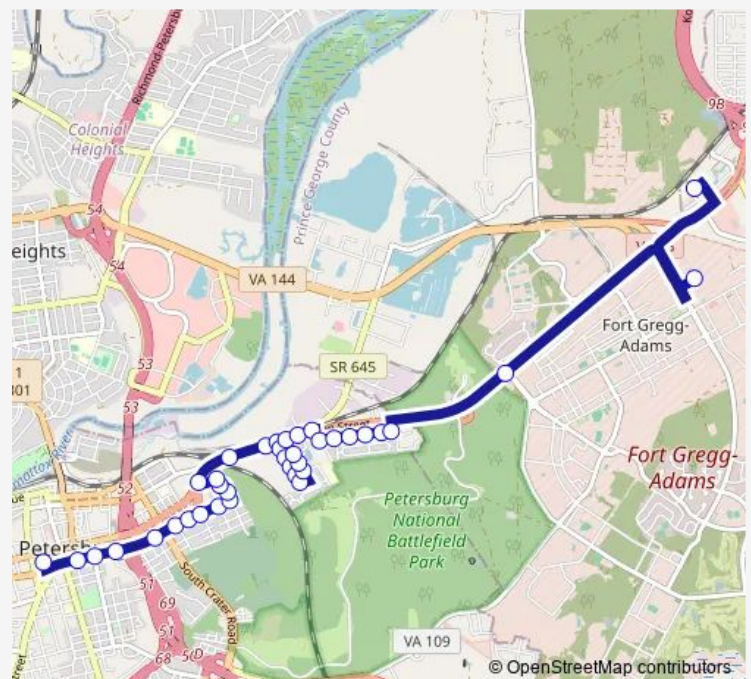

Culpeper Avenue and Southampton Street

Culpeper Street and Prince George Street

Culpeper Street and Brunswick Street

Culpeper Street and Hare Street

### Route schedule

Petersburg Station — Food Lion - Hopewell

Monday 06:15-17:15

Tuesday 06:15-17:15

Wednesday 06:15-17:15

Thursday 06:15-17:15

Friday 06:15-17:15

Saturday 06:15-17:15

### Route info

Direction: Petersburg Station

Stops: 37

Trip Duration: 0 hour 25 min

Blandford

BusMaps

Culpepper and Pin Oaks

Slagle Avenue and Hare Street

## Route schedule

Food Lion - Hopewell — Petersburg Station

Monday 06:50-17:50

Tuesday 06:50-17:50

Wednesday 06:50-17:50

Thursday 06:50-17:50

Friday 06:50-17:50

Saturday 06:50-17:50