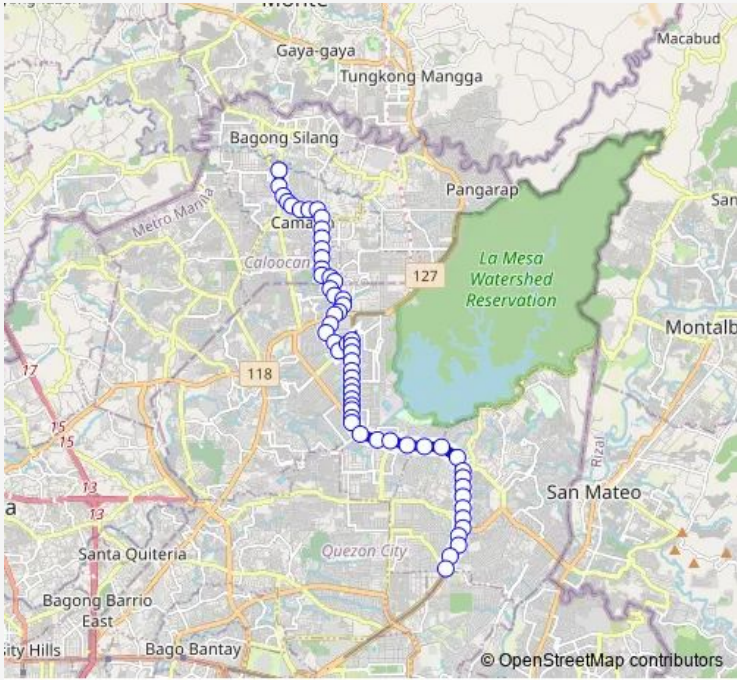

Bus Ever Gotesco Camarin via Zapote

[Go to website](#)

Direction
 National Mental Hospital, Barugo, Caloocan City — Commonwealth Avenue / Capitol Homes Drive Intersection, Quezon City
 59 stops
[Open route schedule](#)

- National Mental Hospital, Barugo, Caloocan City
- Captain F. Samano, Caloocan City
- Captain F. Samano, Caloocan City
- Captain F. Samano / Champaca Intersection, Caloocan City
- Ilang - Ilang, Caloocan City
- Ilang - Ilang, Caloocan City
- Ilang - Ilang, Caloocan City
- King Solomon / Ilang - Ilang Intersection, Caloocan City
- Camarin Road / Ilang - Ilang Intersection, Caloocan City
- Zapote Street / King Edward Intersection, Caloocan City
- Zapote Street / Durian Street Intersection, Caloocan City
- Zapote Street / Dama de Nocge Street Intersection, Caloocan City
- Zapote Street, Caloocan City
- Zapote Street / Ilang-Ilang Intersection, Caloocan City
- Sampaguita near Zapote Street / Azalea Intersection, Caloocan City
- Sto. Nino de Maligaya, Sampaguita, Caloocan City
- Sampaguita, Caloocan City
- Sampaguita / Atrium Intersection , Caloocan City
- Hospital, 121.05684

Route schedule

National Mental Hospital, Barugo, Caloocan City — Commonwealth Avenue / Capitol Homes Drive Intersection, Quezon City

Monday	00:00
Tuesday	00:00
Wednesday	00:00
Thursday	00:00
Friday	00:00
Saturday	00:00
Sunday	00:00

Route info

Direction: National Mental Hospital, Barugo, Caloocan City

Stops: 59

Trip Duration: 1 hour 11 min

Ever Gotesco Camarin via Zapote **BusMaps**

Sampaguita / Maligaya Intersection, Caloocan City

Service Road / Maligaya Intersection , Caloocan City