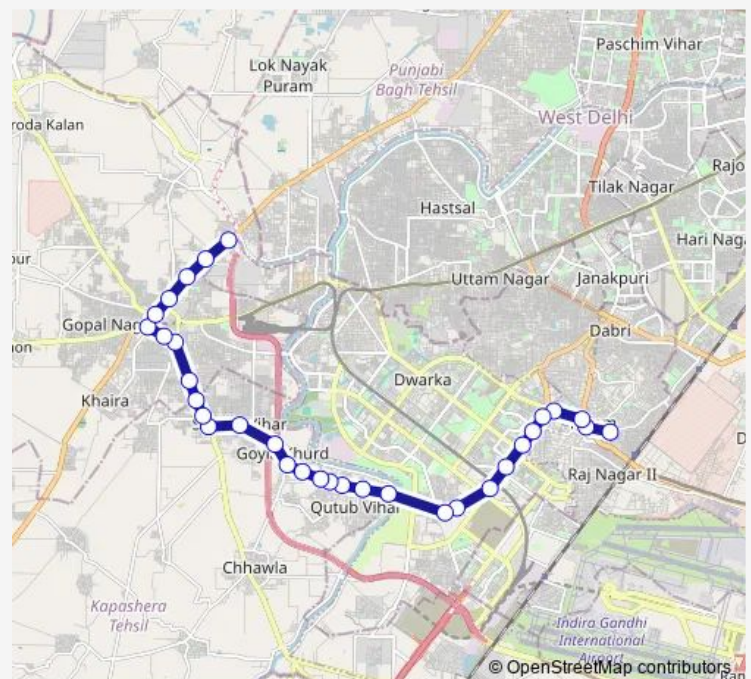

Taj Pur More

Goyla Village

Shyam Vihar

Goela Dairy Crossing

Route schedule

Mangla Puri Terminal — Dichau Kalan Depot

Monday 06:30-18:00

Tuesday 06:30-18:00

Wednesday 06:30-18:00

Thursday 06:30-18:00

Friday 06:30-18:00

Saturday 06:30-18:00

Sunday 06:30-18:00

Route info

Direction: Mangla Puri Terminal

Stops: 32

Trip Duration: 1 hour 5 min

840stldown

BusMaps

Deenpur Village

Durga Vihar

BDO Office Roshan Pura

Chhawla Stand Najafgarh

Police Station Najafgarh