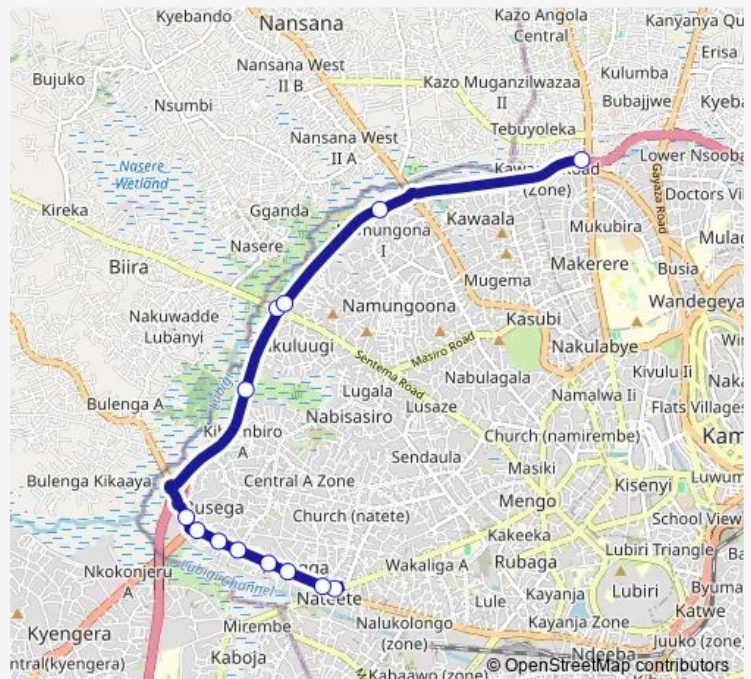

Bwaise Stage - Westbound

### Route schedule

Nateete Market — Bwaise Stage - Westbound

Monday 06:30-19:00

Tuesday 06:30-19:00

Wednesday 06:30-19:00

Thursday 06:30-19:00

Friday 06:30-19:00

Saturday 06:30-19:00

### Route info

Direction: Nateete Market

Stops: 13

Trip Duration: 0 hour 26 min

**Ka004 — Bwaise-Nateete Taxi Park**

Ka004 Bus time schedules and route maps are available in an offline PDF at [busmaps.com](https://busmaps.com). Use the [busmaps.com](https://busmaps.com) website to see live bus times, train schedule or subway schedule, and step-by-step directions for all public transit in Kampala