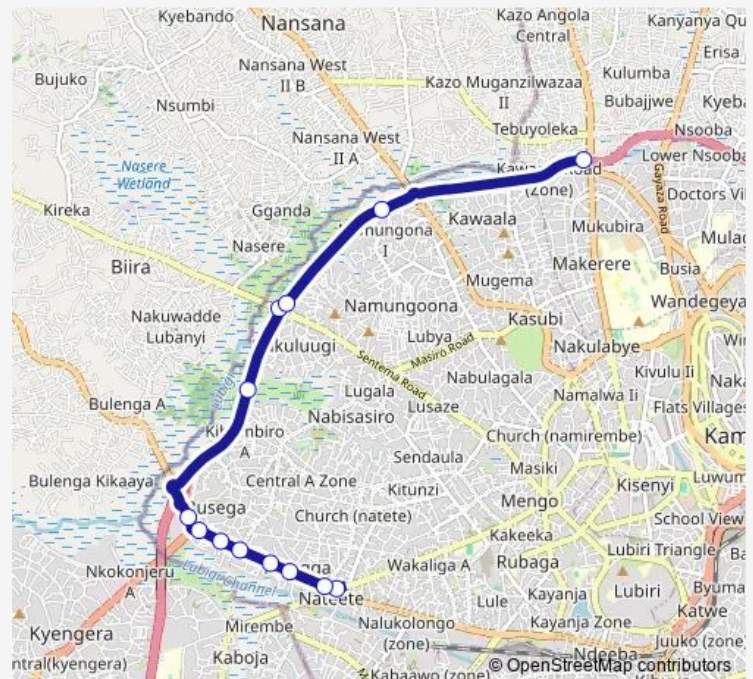

Masanafu

Nakibinge Rd Entrance - Northern Bypass

Bwaise Stage - Westbound

Route schedule

Nateete Market — Bwaise Stage - Westbound

Monday 06:30-19:00

Tuesday 06:30-19:00

Wednesday 06:30-19:00

Thursday 06:30-19:00

Friday 06:30-19:00

Saturday 06:30-19:00

Sunday 06:30-19:00

Route info

Direction: Nateete Market

Stops: 13

Trip Duration: 0 hour 24 min

KA004 — Bwaise-Nateete Taxi Park

KA004 Bus time schedules and route maps are available in an offline PDF at busmaps.com. Use the busmaps.com website to see live bus times, train schedule or subway schedule, and step-by-step directions for all public transit in Kampala