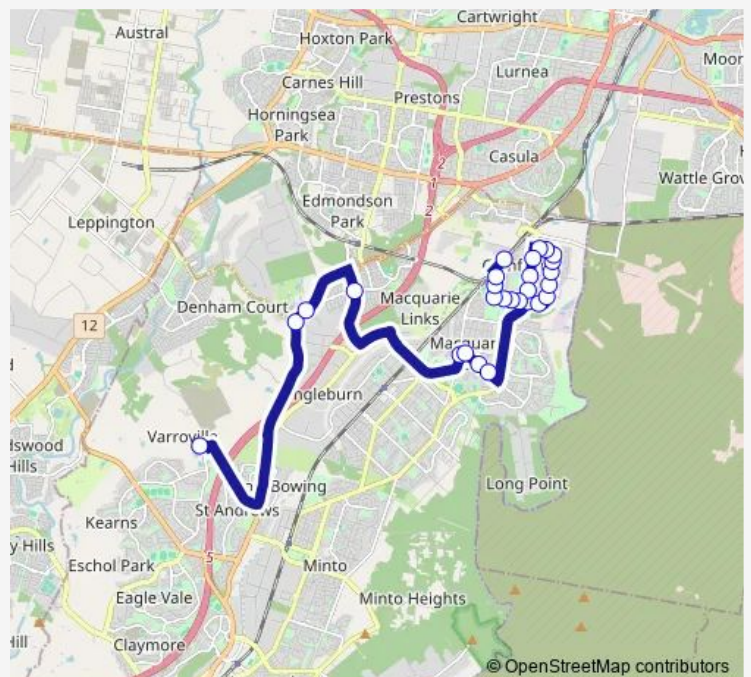

Harrow Rd At Hagen Pl

Harrow Rd After Owen Stanley Rd

Harrow Rd Before Gona Pl

Glenwood Public School, Harrow Rd

Harrow Rd Opp Champion St

Harrow Rd Opp Karius St

Harrow Rd After Manus Pl

Harrow Rd North At Gazelle St

Canterbury Rd Opp English St

Canterbury Rd After Belmont Rd

Canterbury Rd Before Fawcett St

Harrow Rd Opp O'Malley Pl

Route schedule

Mount Carmel High School, School Grounds — Glenfield Station, Railway Pde

Monday	15:50
Tuesday	15:50
Wednesday	15:50
Thursday	15:50
Friday	—
Saturday	—
Sunday	—

Route info

Direction: Mount Carmel High School, School Grounds

Stops: 27

Trip Duration: 0 hour 35 min

4032 — Mt Carmel HS to Glenfield Station

Harrow Rd Opp Bensbach Rd

Harrow Rd After Aroa Pl

Harrow Rd Opp Newtown Rd

Newtown Rd After Fawcett Rd

Seddon Park, Newtown Rd

Glenfield Station, Railway Pde

4032 School Bus time schedules and route maps are available in an offline PDF at busmaps.com. Use the busmaps.com website to see live bus times, train schedule or subway schedule, and step-by-step directions for all public transit in Liverpool