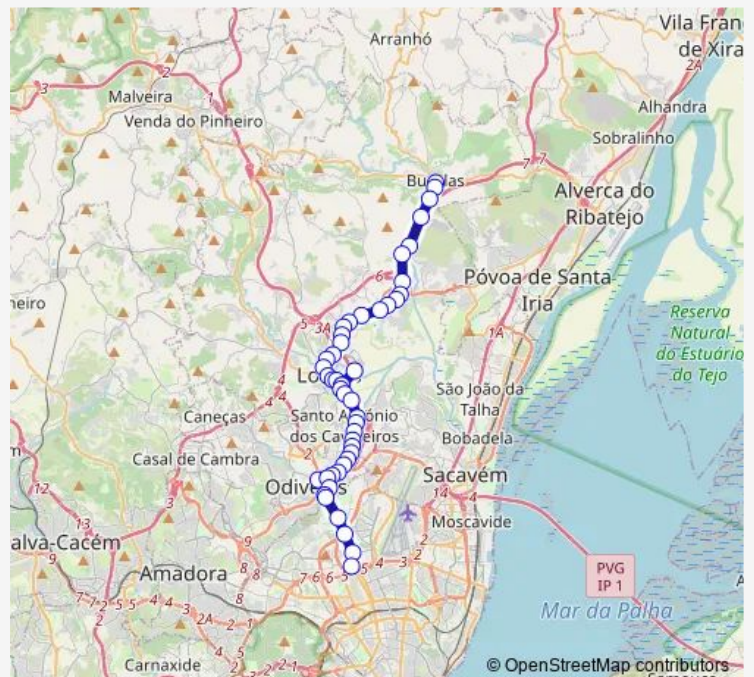

Loures (X) R Horta Ponte

Loures R. Frederico Tarr,

Loures (R Olivença) Lgo Marcos Romão Reis Junior

Route schedule

Bucelas — Lisboa (Campo Grande)

Monday 21:00-23:50

Tuesday 21:00-23:50

Wednesday 21:00-23:50

Thursday 21:00-23:50

Friday 21:00-23:50

Saturday 21:00-23:50

Sunday 21:00-23:50

Route info

Direction: Bucelas

Stops: 49

Trip Duration: 0 hour 45 min