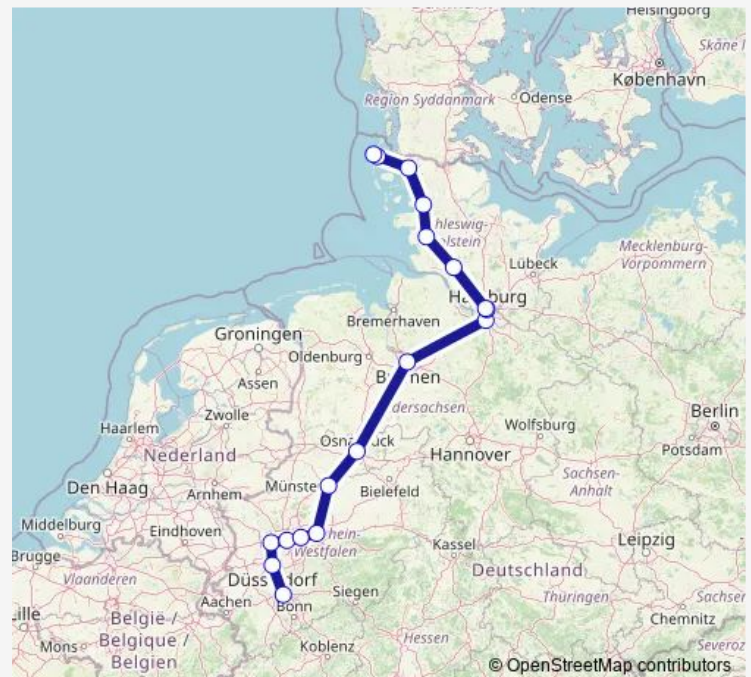

Husum

Heide(Holst)

Itzehoe

Hamburg Hbf

Bremen Hbf

Osnabrück Hbf

Münster(Westf)Hbf

Recklinghausen Hbf

Tuesday 09:21-12:50

Wednesday 09:21-12:50

Thursday 09:21-12:50

Friday 09:21-12:50

Saturday 09:21-12:50

Sunday 09:21-12:50

Route info

Direction: Westerland(Sylt)

Stops: 15

Trip Duration: 7 hour 36 min

■ IC 39

BusMaps

Direction

Köln Hbf — Westerland(Sylt)

13 stops

[Open route schedule](#)

Köln Hbf

Düsseldorf Hbf

Duisburg Hbf

Essen Hbf

Münster(Westf)Hbf

Hamburg-Harburg

Hamburg Hbf

Hamburg Dammtor