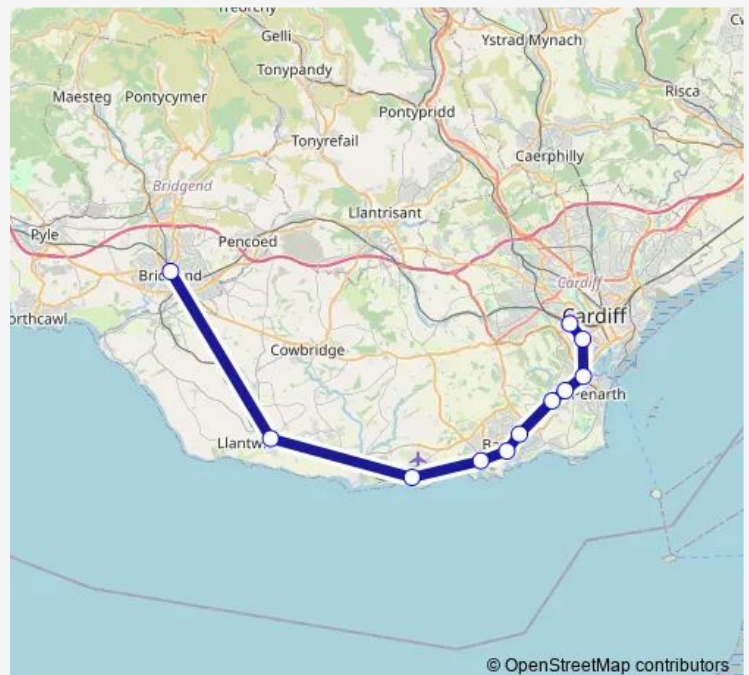

Rhoose

Barry

Barry Docks

Cadoxton

Dinas Powys

Eastbrook

Cogan

Grangetown (Cardiff)

Saturday —

Sunday

11:42-21:42

Route info

Direction: Bridgend

Stops: 11

Trip Duration: 1 hour 4 min

■ Aw:Bgn->Nnp — AW train service from BGN to Nnp