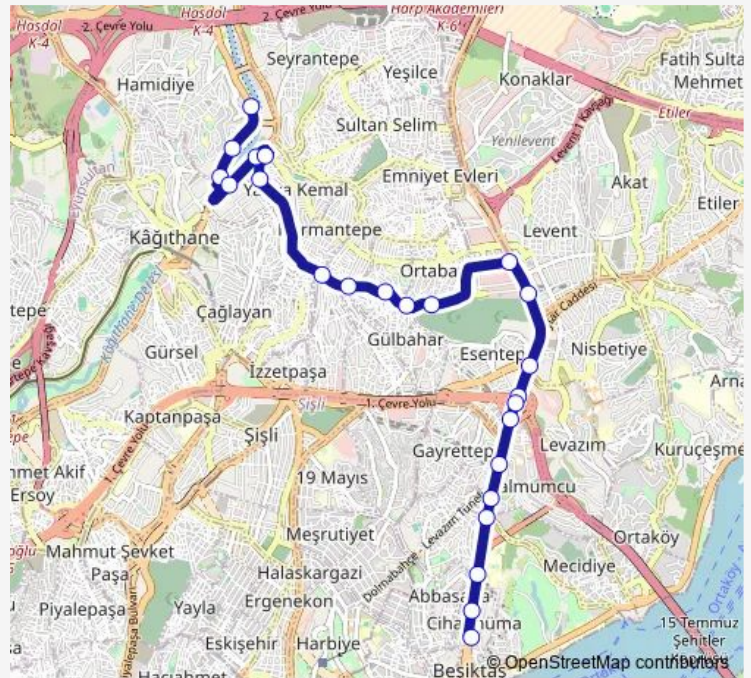

Z.KUYU-METROBÜS 2

Balmumcu

Darphane

Ertuğrul Sitesi

Route schedule

Anadolu Caddesi — Barbaros Bulvarı

Monday 06:20

Tuesday 06:20

Wednesday 06:20

Thursday 06:20

Friday 06:20

Saturday 06:20

Sunday 06:20

Route info

Direction: Anadolu Caddesi

Stops: 24

Trip Duration: 0 hour 24 min

■ YAHYA KEMAL-DERE CADDESİ-NOBEL İLAÇ
FABRİKASI — Şişli - Çağlayan - Y.Kemal - Gültepe - 4....

YILDIZ TEK.ÜNV.

Barbaros Bulvari

Barbaros Bulvari

Direction

Barbaros Bulvari — Anadolu Caddesi

Thursday 06:40

Friday 06:40

Saturday 06:40

Sunday 06:40

Route info

Direction: Barbaros Bulvari

Stops: 31

Trip Duration: 0 hour 28 min