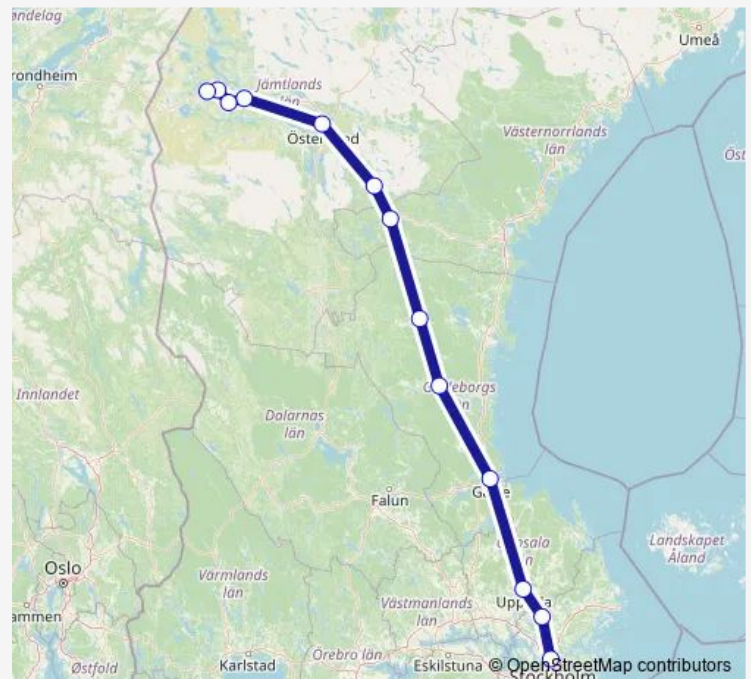

Long Distance Trains SJ Nattåg

[Go to website](#)

Direction

Ånge station — Stockholm Centralstation

7 stops

[Open route schedule](#)

Ånge station

Ljusdal station

Bollnäs station

Gävle Centralstation

Uppsala Centralstation

Arlanda Centralstation

Stockholm Centralstation

Route schedule

Ånge station — Stockholm Centralstation

Monday —

Tuesday —

Wednesday —

Thursday 22:58

Friday 22:58

Saturday —

Sunday 22:58

Route info

Direction: Ånge station

Stops: 7

Trip Duration: 6 hour 7 min

■ SJ Nattåg

Direction

Stockholm Centralstation — Duved station

13 stops

[Open route schedule](#)

Stockholm Centralstation