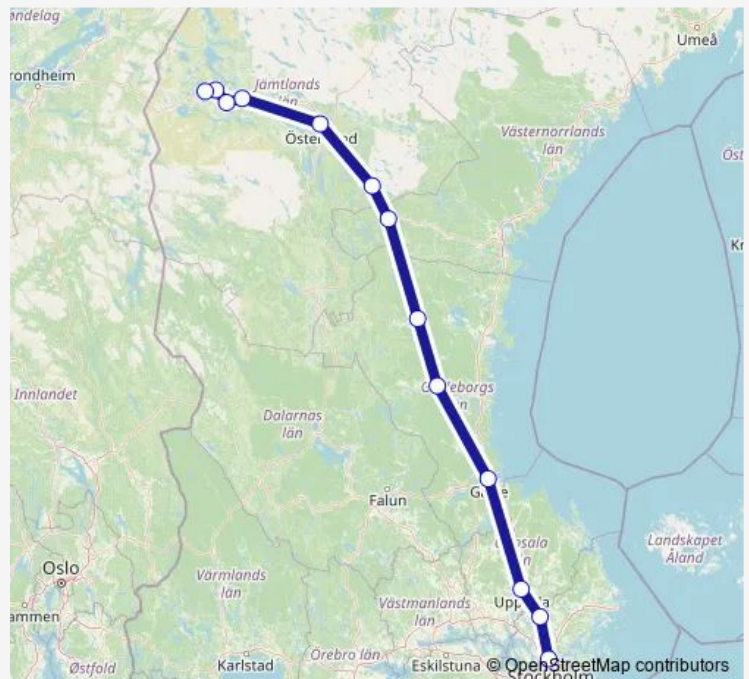

### Direction

Ånge station — Stockholm Centralstation

7 stops

[Open route schedule](#)

Ånge station

Ljusdal station

Bollnäs station

Gävle Centralstation

Uppsala Centralstation

Arlanda Centralstation

Stockholm Centralstation

### Route schedule

Ånge station — Stockholm Centralstation

Monday —

Tuesday —

Wednesday —

Thursday 22:58

Friday 22:58

Saturday —

### Route info

Direction: Ånge station

Stops: 7

Trip Duration: 6 hour 7 min

■ SJ Nattåg

BusMaps