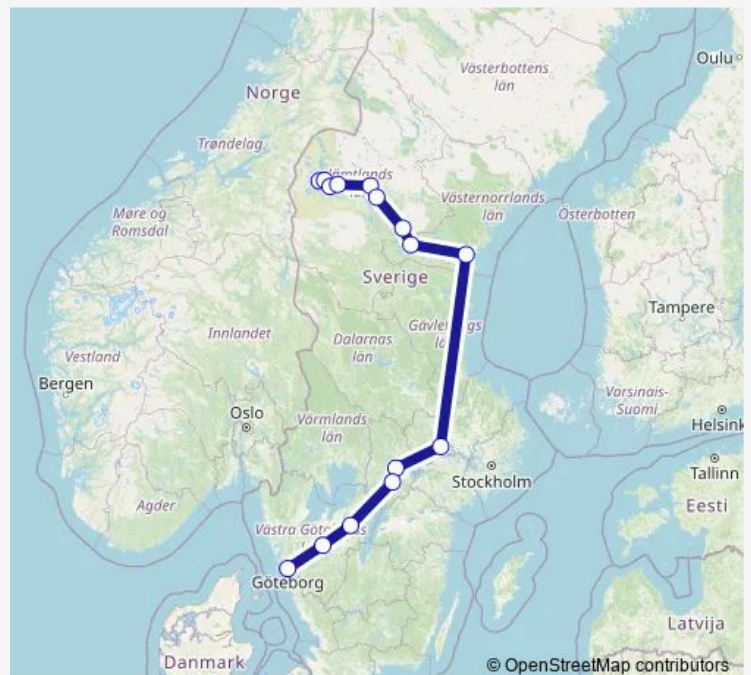

Tuesday 19:01

Wednesday 19:01

Thursday 19:01

Friday 19:01

Saturday 19:01

Sunday 19:01

Route info

Direction: Duved station

Stops: 15

Trip Duration: 10 hour 3 min

■ SJ Nattåg

BusMaps

Direction

Duved station — Göteborg Centralstation

15 stops

[Open route schedule](#)