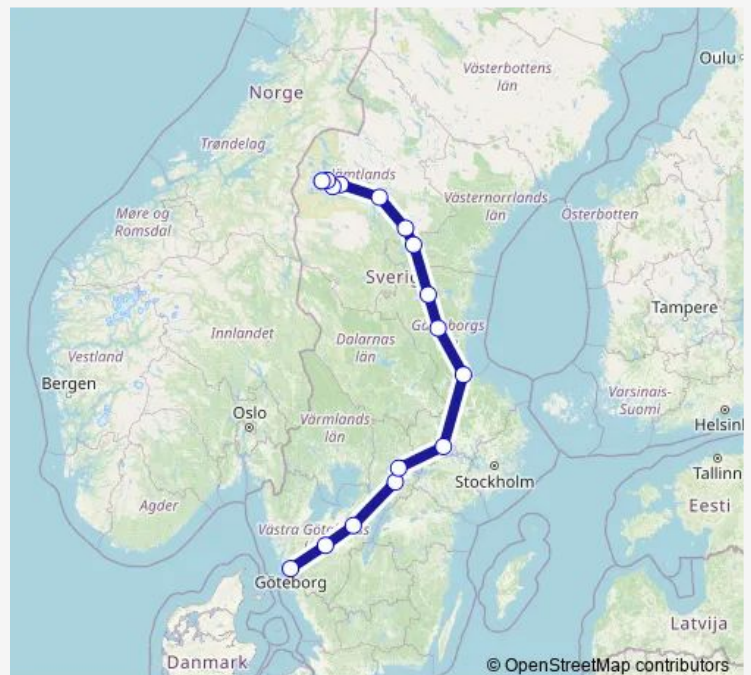

Monday 17:59

Tuesday 17:59

Wednesday 17:59

Thursday 17:59

Friday 17:59

Saturday 18:59

Sunday 18:59

Route info

Direction: Göteborg Centralstation

Stops: 16

Trip Duration: 14 hour 16 min

■ SJ Nattåg

BusMaps

Direction

Duved station — Göteborg Centralstation

16 stops