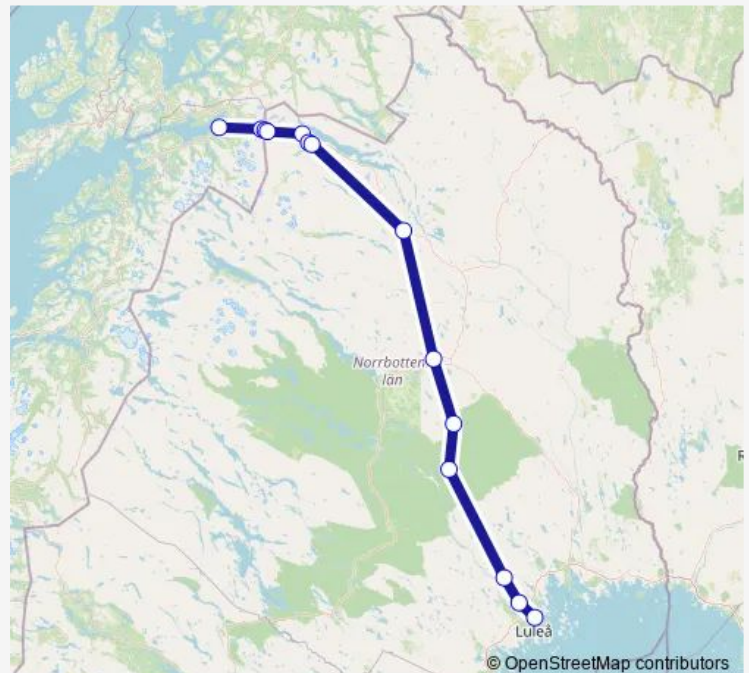

Long Distance Trains SJ Nattåg

[Go to website](#)

Direction

Narvik station — Luleå Centralstation

14 stops

[Open route schedule](#)

Narvik station

Björnfjell station

Riksgränsen station

Katterjåkk station

Björkliden station

Abisko Turiststation

Abisko Östra station

Kiruna station

Gällivare C/Resecentrum

Nattavaara station

Murjek station

Boden C/Resecentrum

Sunderby sjukhus station

Luleå Centralstation

Route schedule

Narvik station — Luleå Centralstation

Monday 15:11

Tuesday 15:11

Wednesday 15:11

Thursday 15:11

Friday 15:11

Saturday 15:11

Sunday 15:11

Route info

Direction: Narvik station

Stops: 14

Trip Duration: 7 hour 13 min

■ SJ Nattåg

BusMaps