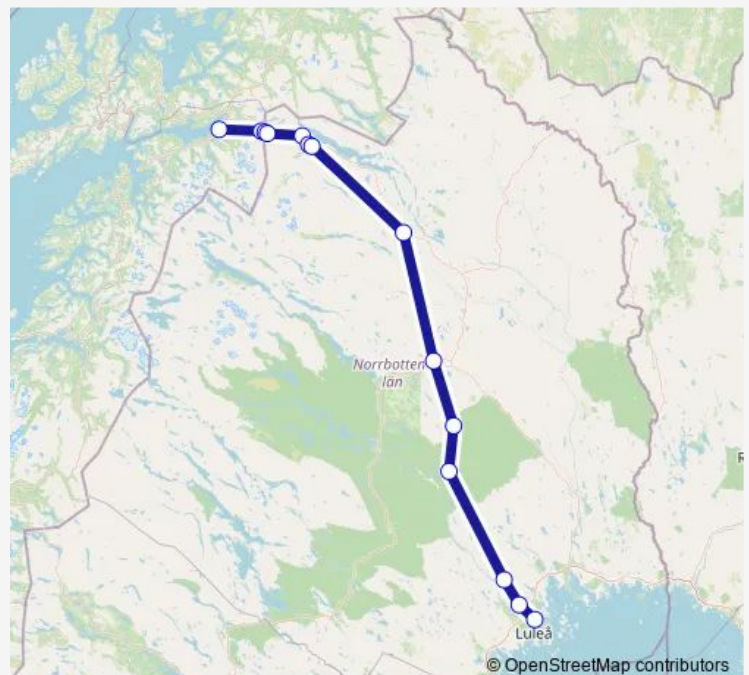

Thursday 15:11

Friday 15:11

Saturday 15:11

Sunday 15:11

Route info

Direction: Narvik station

Stops: 14

Trip Duration: 7 hour 13 min