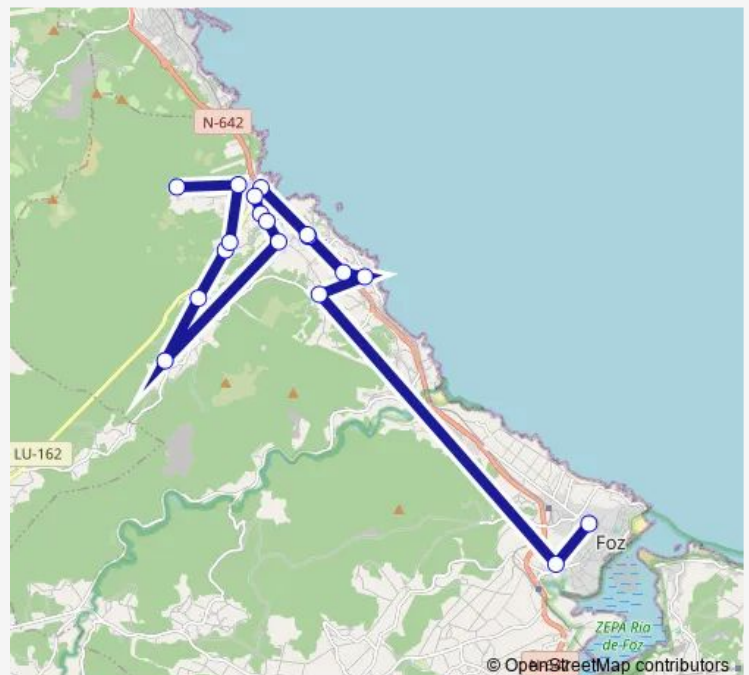

### Route schedule

Foz (Lugo) — Vilasindre 1

Monday 17:30

Tuesday 12:30-15:15

Wednesday 15:15

Thursday 15:15

Friday 15:15

Saturday —

### Route info

Direction: Foz (Lugo)

Stops: 18

Trip Duration: 0 hour 35 min

## Direction

Vilasindre 1 — Foz (Lugo)

18 stops

[Open route schedule](#)

Vilasindre 1

Vilachá

Vilamor 1

Vilamor 2

## Route schedule

Vilasindre 1 — Foz (Lugo)

Monday 07:55

Tuesday 07:55-09:45

Wednesday 07:55

Thursday 07:55

Friday 07:55

Saturday —