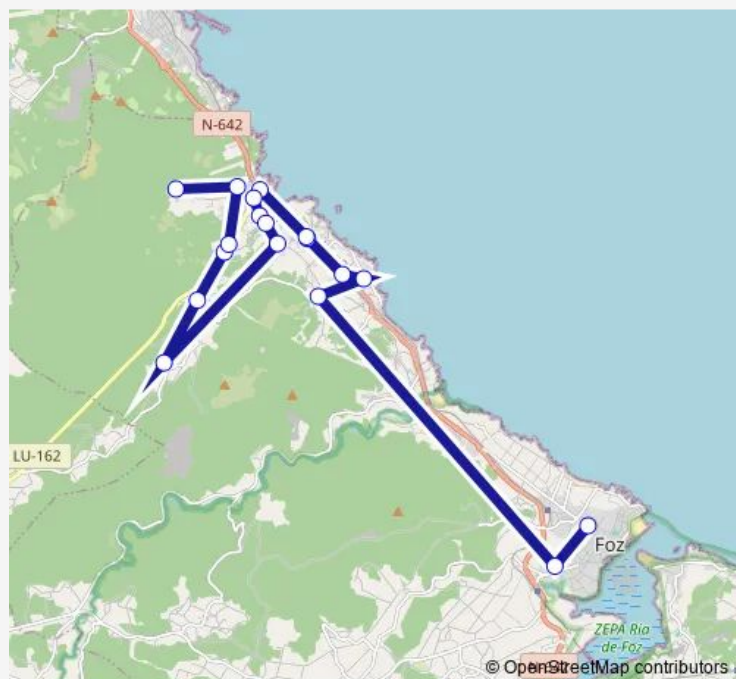

### Route schedule

Foz (Lugo) — Vilasindre 1

Monday 17:30

Tuesday 12:30-15:15

Wednesday 15:15

Thursday 15:15

Friday 15:15

Saturday —

### Route info

Direction: Foz (Lugo)

Stops: 18

Trip Duration: 0 hour 35 min

## Direction

Vilasindre 1 — Foz (Lugo)

18 stops

[Open route schedule](#)

Vilasindre 1

Vilachá

Vilamor 1

Vilamor 2

## Route schedule

Vilasindre 1 — Foz (Lugo)

Monday 07:55

Tuesday 07:55-09:45

Wednesday 07:55

Thursday 07:55

Friday 07:55

Saturday —