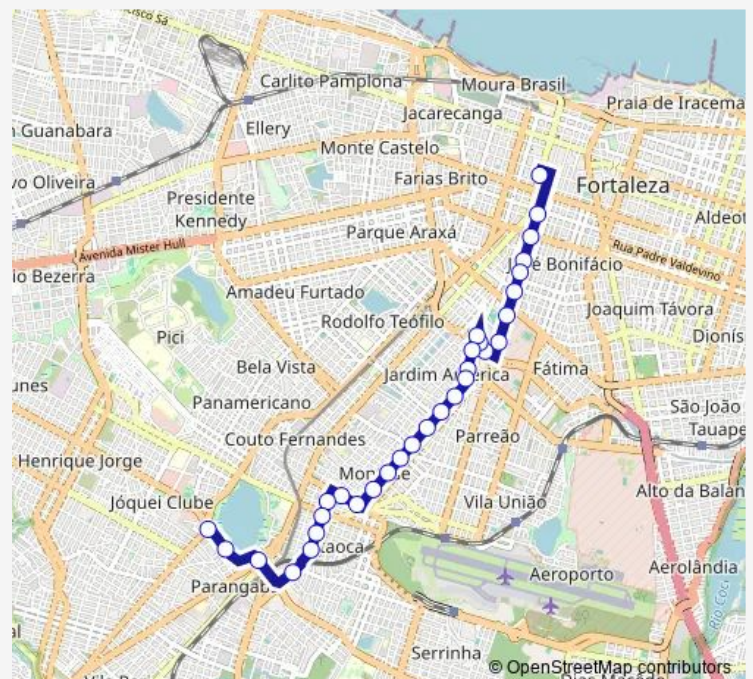

RUA SEN Pompeu, 2062

RUA SEN Pompeu, 2332

RUA SEN Pompeu, 2607

RUA SEN Pompeu, 2768

Avenida DOS Expedicionarios, 3080

Avenida DOS Expedicionarios, 3442

Avenida Eduardo Girao, 137

RUA Jorge Dumar, 1517

Thursday 05:23-23:15

Friday 05:23-23:15

Saturday —

Sunday —

Route info

Direction: RUA GAL Sampaio, 1219

Stops: 31

Trip Duration: 0 hour 40 min

Avenida Carlos Amora, 34

RUA Professor Gomes Brasil, 306

Praça Terminal Lagoa, Sn

Direction

Praça Terminal Lagoa, Sn — RUA GAL Sampaio, 1219

28 stops

[Open route schedule](#)

Praça Terminal Lagoa, Sn

Saturday —

Sunday —

Route info

Direction: Praça Terminal Lagoa, Sn

Stops: 28

Trip Duration: 0 hour 38 min

Avenida DA Universidade, 2068

RUA GAL Sampaio, 1731