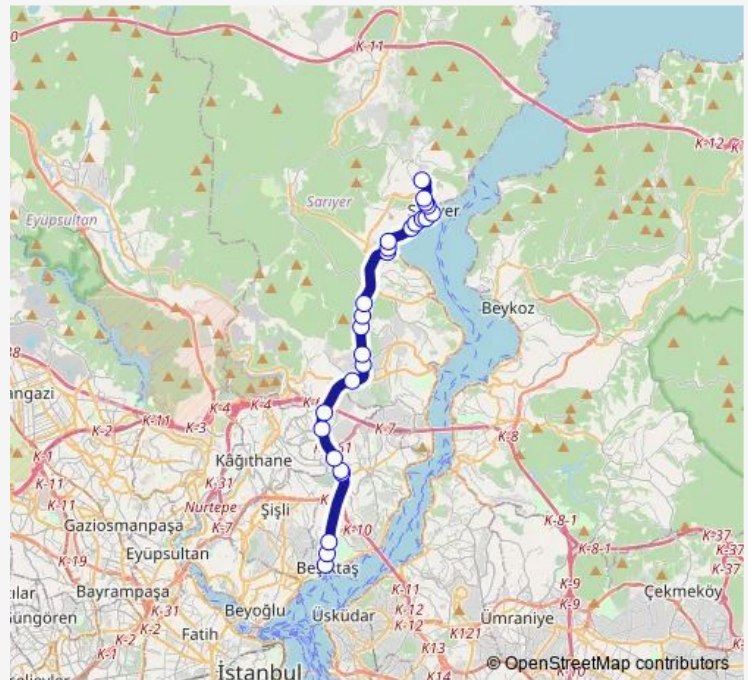

Bus Haciosman-Beşiktaş Sarıyer

[Go to website](#)

Direction

Beşiktaş — Maden Deresi

26 stops

[Open route schedule](#)

Beşiktaş

Barbaros Bulvari

Yıldız Tek.Ünv.

Minibüs Durağı

LEVENT

FABRİKALAR

Sanayi Mahallesi

SEYRANTEPE YOLU

İTÜ REKTÖRLÜĞÜ

FAKÜLTE

ATATÜRK OTO SANAYİ

Fatih Park Orman

Derbent

FATİH ORMANI

Kefeliköy

ÇAYIRBAŞI

ÇAYIRBAŞI MERKEZ

BÜYÜKDERE MAHALLESİ

BEYAZ PARK

Sefaret

Kocataş (Sahil)

Route schedule

Beşiktaş — Maden Deresi

Monday 06:00

Tuesday 06:00

Wednesday 06:00

Thursday 06:00

Friday 06:00

Saturday 06:00

Sunday 06:00

Route info

Direction: Beşiktaş

Stops: 26

Trip Duration: 0 hour 40 min

Haciosman-Beşiktaş — Sarıyer