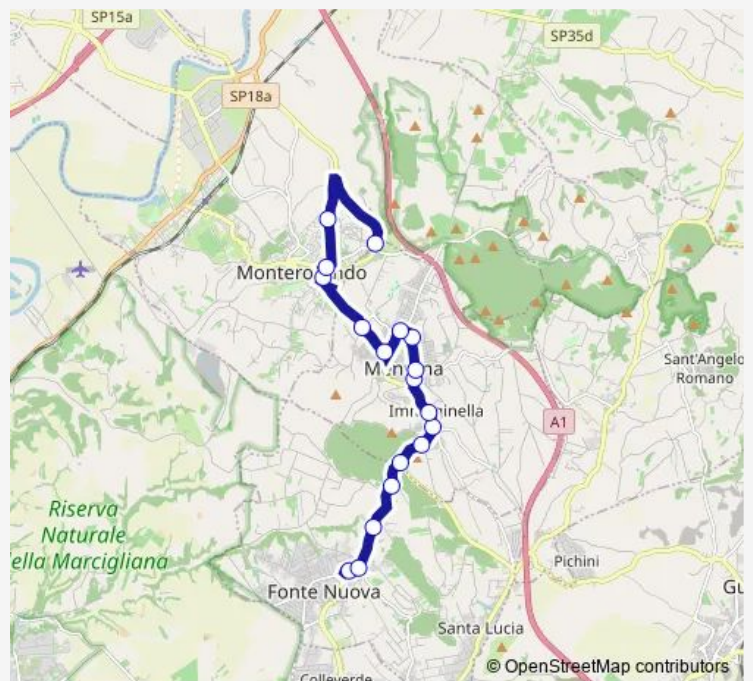

Mentana | Via Amendola Via Monte Pizzuto # f13920

Monterotondo | Via Corsica # f13921

Monterotondo | Via Mazzini # f13852

Monterotondo | Via Unione (Stadio) | Liceo Scientifico G.Peano # f13923

Monterotondo | Liceo Catullo # f13834

Route schedule

Fonte Nuova | Largo Fiamme Gialle # f0009 — Monterotondo | Liceo Catullo # f13834

| | |
|-----------|-------|
| Monday | 07:05 |
| Tuesday | 07:05 |
| Wednesday | 07:05 |
| Thursday | 07:05 |
| Friday | 07:05 |
| Saturday | — |
| Sunday | — |

Route info

Direction: Fonte Nuova | Largo Fiamme Gialle # f0009

Stops: 18

Trip Duration: 0 hour 31 min

■ Fonte Nuova - Monterotondo (Comune) # Mr926d

Bus time schedules and route maps are available in an offline PDF at busmaps.com. Use the busmaps.com website to see live bus times, train schedule or subway schedule, and step-by-step directions for all public transit in Montana