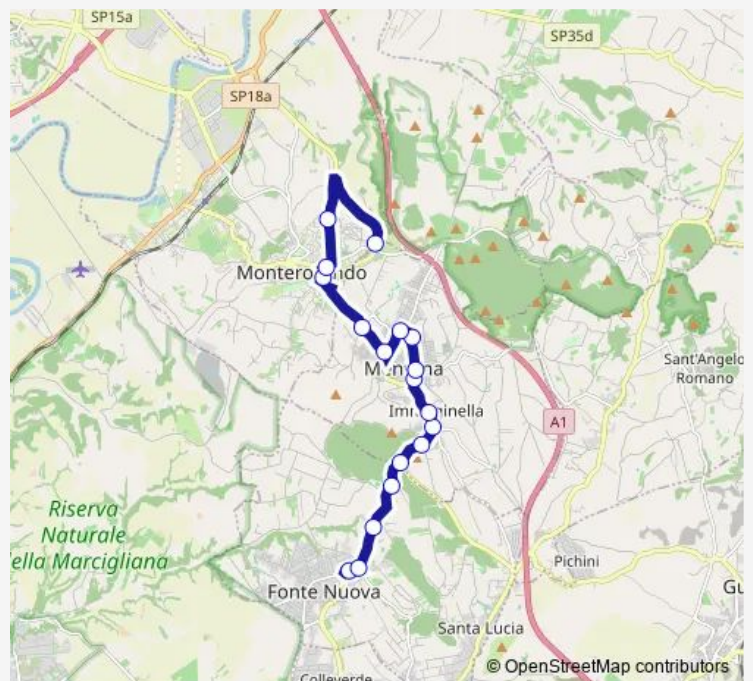

Mentana | Via Amendola Via Reatina # f13919

Mentana | Via Amendola Via Monte Pizzuto # f13920

Monterotondo | Via Corsica # f13921

Monterotondo | Via Mazzini # f13852

Monterotondo | Via Unione (Stadio) | Liceo Scientifico G.Peano # f13923

Monterotondo | Liceo Catullo # f13834

Route schedule

Fonte Nuova | Largo Fiamme Gialle # f0009 — Monterotondo | Liceo Catullo # f13834

Monday	07:05
Tuesday	07:05
Wednesday	07:05
Thursday	07:05
Friday	07:05
Saturday	—
Sunday	—

Route info

Direction: Fonte Nuova | Largo Fiamme Gialle # f0009

Stops: 18

Trip Duration: 0 hour 36 min

■ Fonte Nuova - Monterotondo (Comune) # Mr926d

Bus time schedules and route maps are available in an offline PDF at busmaps.com. Use the busmaps.com website to see live bus times, train schedule or subway schedule, and step-by-step directions for all public transit in Montana