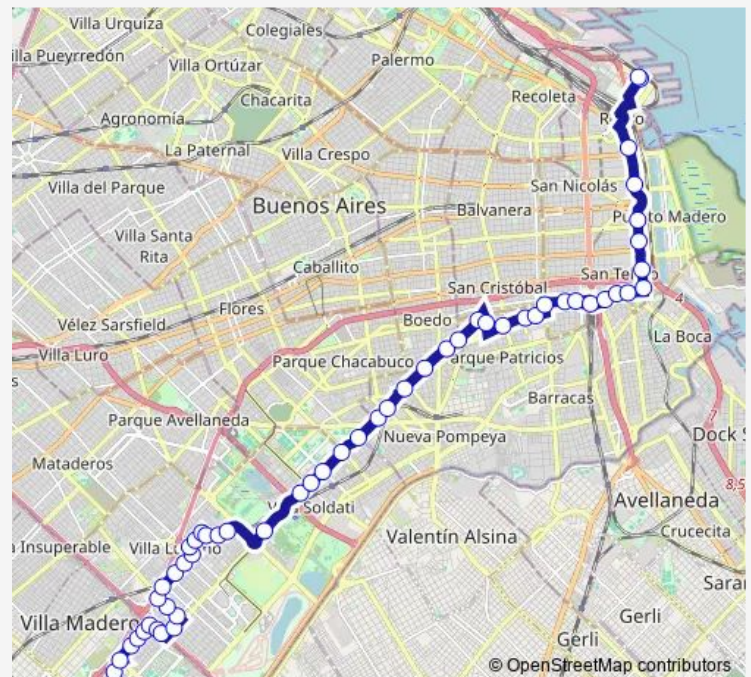

Thursday 06:10-18:24

Friday 06:10-18:24

Saturday 06:10-19:28

Sunday —

Route info

Direction: Unanue 699-799

Stops: 54

Trip Duration: 1 hour 32 min