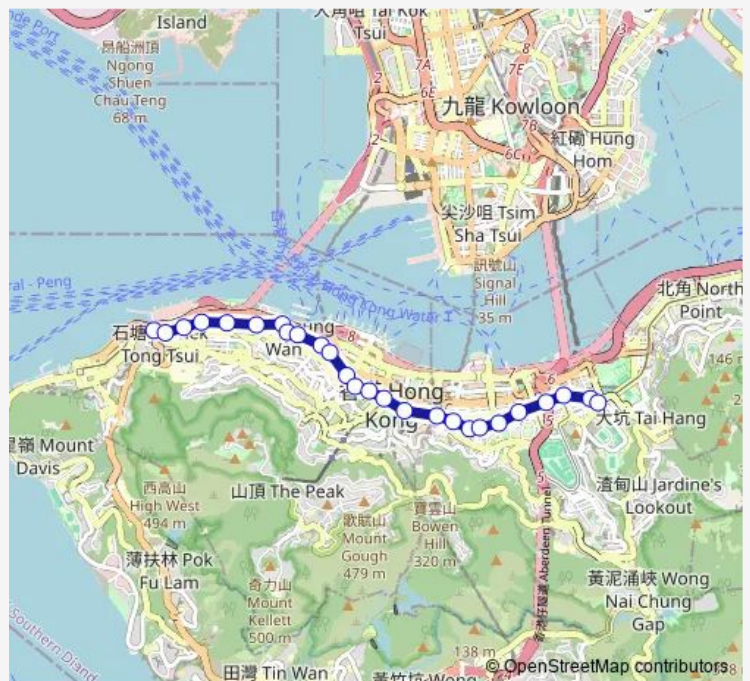

QUEENSWAY (MURRAY ROAD) (EAST BOUND)

Route schedule

WHITTY STREET (SHEK TONG TSUI) TERMINUS — CAUSEWAY BAY TERMINUS

Monday	05:16-18:30
Tuesday	05:16-18:30
Wednesday	05:16-18:30
Thursday	05:16-18:30
Friday	05:16-18:30
Saturday	05:50-18:30
Sunday	05:30-18:30

Route info

Direction: WHITTY STREET (SHEK TONG TSUI) TERMINUS

Stops: 26

Trip Duration: 0 hour 40 min

■ Shek Tong Tsui - Causeway BAY (\$2 FOR Jooyou Card Holder Aged 60 TO 64) **BusMaps**

QUEENSWAY (ADMIRALTY MTR STATION) (EAST BOUND)

HENNESSY ROAD (TONNOCHY ROAD) (EAST BOUND)

HENNESSY ROAD (CANAL ROAD WEST) (EAST BOUND)

HENNESSY ROAD (PERCIVAL STREET) (EAST BOUND)

YEE WO STREET (PATERSON STREET) (EAST BOUND)

CAUSEWAY BAY TERMINUS

Direction

Saturday 06:25-19:00

Sunday 06:03-19:00

Route info

Direction: CAUSEWAY BAY TERMINUS

Stops: 26

Trip Duration: 0 hour 40 min

CONNAUGHT ROAD WEST (MACAU FERRY TERMINAL) (WEST BOUND)

CONNAUGHT ROAD WEST (WEST BOUND)