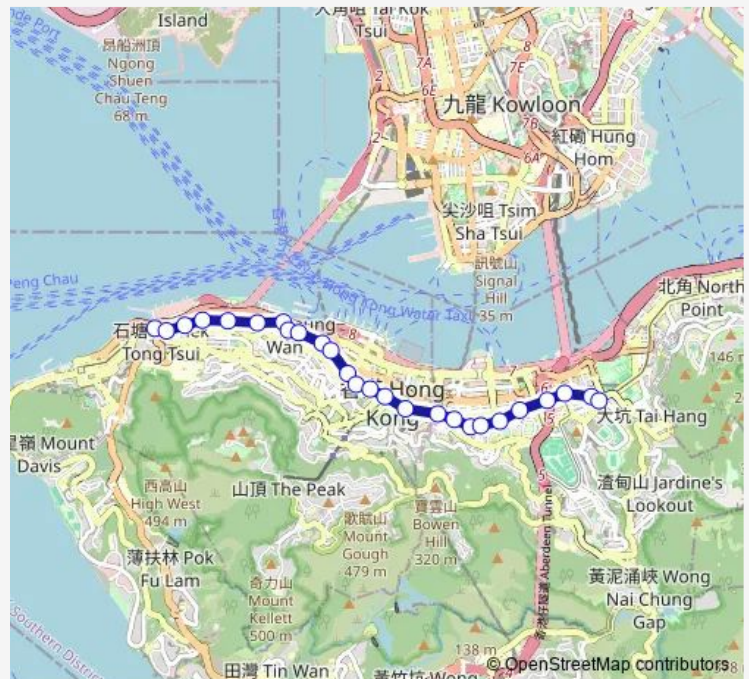

DES Voeux Road Central (Pedder Street) (East Bound)

DES Voeux Road Central (ICE House Street) (East Bound)

DES Voeux Road Central (Bank Street) (East Bound)

Queensway (Murray Road) (East Bound)

Queensway (Admiralty MTR Station) (East Bound)

Direction: Whitty Street (Shek Tong Tsui) Terminus

Stops: 26

Trip Duration: 0 hour 40 min

■ Shek Tong Tsui - Causeway BAY (\$2 FOR Jooyou Card Holder Aged 60 TO 64) **BusMaps**

Johnston Road (Fleming Road) (East Bound)

Hennessy Road (Tonnochy Road) (East Bound)

Hennessy Road (Canal Road West) (East Bound)

Hennessy Road (Percival Street) (East Bound)

YEE WO Street (Paterson Street) (East Bound)

Causeway BAY Terminus

Direction

Wednesday 05:48-19:00

Thursday 05:48-19:00

Friday 05:48-19:00

Saturday 06:25-19:00

Sunday 06:03-19:00

Route info

Direction: Causeway BAY Terminus

Stops: 26