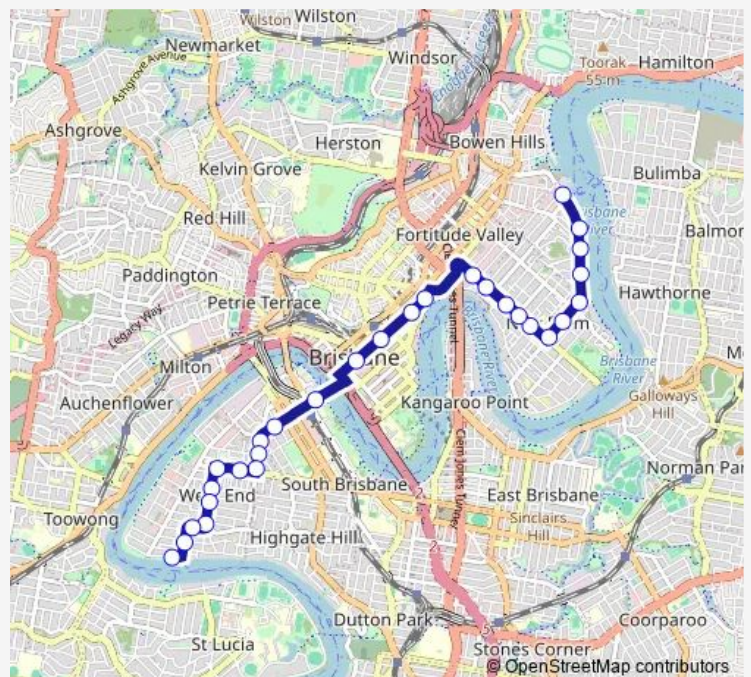

Vulture St at Cambridge Street, stop 8

Vulture St at West End, stop 7

Boundary St at Jane Street, stop 6

Boundary St at West End Junction, stop 5

Melbourne St at Manning Street, stop 4

Cultural Centre station, platform 1

Adelaide Street Stop 20 at City Hall

Adelaide Street Stop 26 at Anzac Square

Adelaide Street Stop 29 near Wharf St

Adelaide Street Stop 30 near Macrossan St

Brunswick St at Robertson Street, stop 5

Brunswick St at Harcourt Street, stop 6

Saturday 05:34-00:19⁺¹

Sunday 05:30-23:15

Route info

Direction: Orleigh St at West End Ferry, stop 15

Stops: 30

Trip Duration: 0 hour 34 min

199 — West End - Tenerife Ferry via City/Valley

Brunswick St at Barker Street, stop 9

Brunswick St at Langshaw Street, stop 10

Merthyr Rd at Merthyr Central, stop 11

Merthyr Rd at Alford Street, stop 12

Merthyr Rd at Hawthorne Street, stop 13

Macquarie St at Saratoga, stop 13a

Macquarie St at Mercantile Place, stop 14