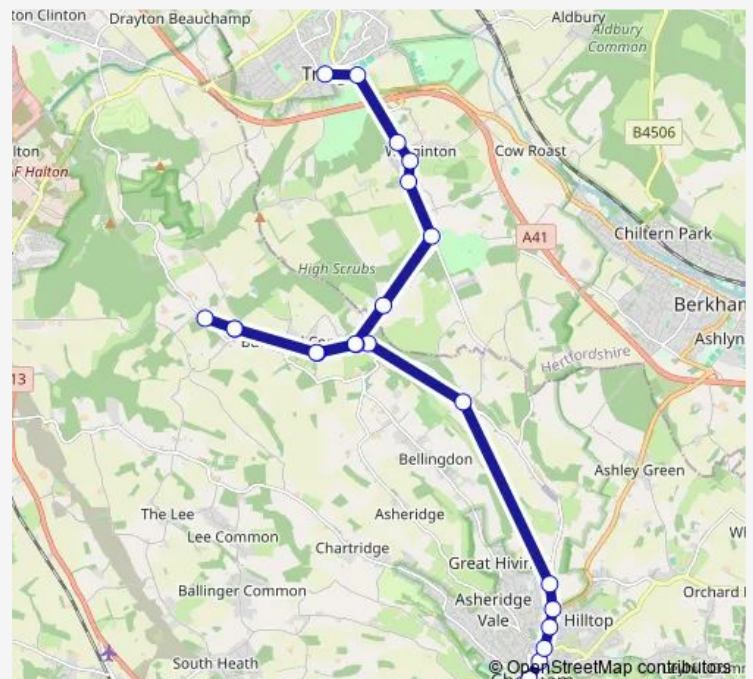

The Greyhound PH

Highfield Road

Tesco

Route schedule

Broadway — Church Square

Monday —

Tuesday —

Wednesday 09:00

Thursday —

Friday —

Saturday —

Sunday —

Route info

Direction: Broadway

Stops: 22

Trip Duration: 0 hour 38 min

199 — Chesham - Hawridge - Cholesbury - St Leonards **BusMaps**

Direction

Church Square — Broadway

21 stops

[Open route schedule](#)

Church Square

Tesco

Highfield Road

Police Station

Broadway

Route schedule

Church Square — Broadway

Monday —

Tuesday —

Wednesday 12:10

Thursday —