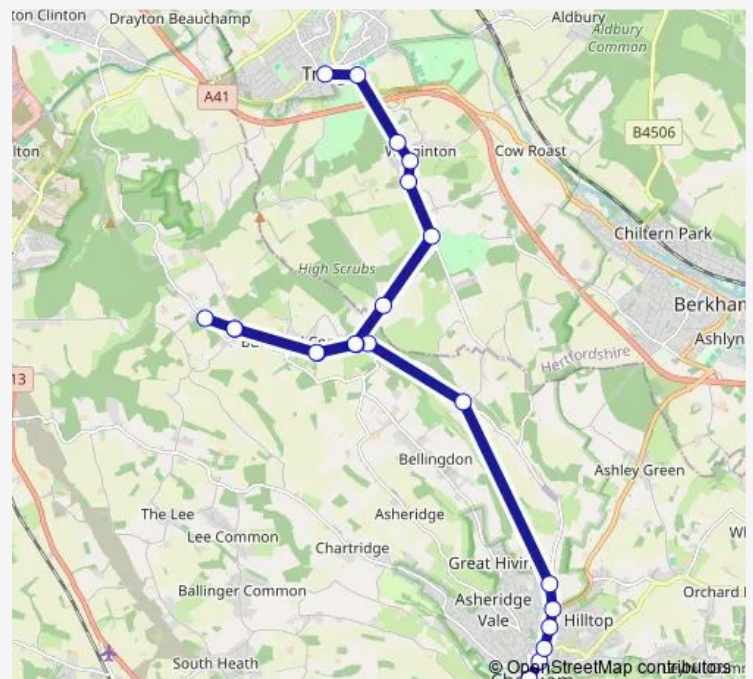

The Greyhound PH

Highfield Road

Tesco

Route schedule

Broadway — Church Square

Monday —

Tuesday —

Wednesday 09:00

Thursday —

Friday —

Saturday —

Sunday —

Route info

Direction: Broadway

Stops: 22

Trip Duration: 0 hour 38 min

199 — Chesham - Hawridge - Cholesbury - St Leonards **BusMaps**

Direction

Church Square — Broadway

21 stops

[Open route schedule](#)

Church Square

Tesco

Highfield Road

Police Station

Broadway

Route schedule

Church Square — Broadway

Monday —

Tuesday —

Wednesday 12:10

Thursday —