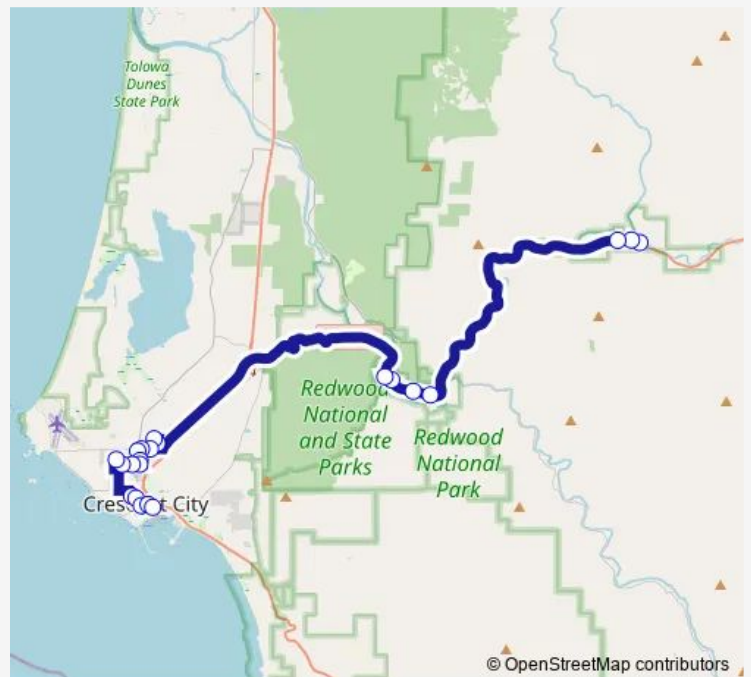

Bus 199 Route 199 Hiouchi / Gasquet

[Go to website](#)

**Direction**

Smith River NRA Visitor Center — Cultural Center Transit Hub

22 stops

[Open route schedule](#)

- Smith River NRA Visitor Center
- Gasquet Market
- She She's Drive-In
- Madrone Mobile Home Park
- Hiouchi Hamlet
- Jedediah Smith Redwood SP Visitor Center
- Jedidiah Smith Campground Day Use
- Walmart
- Summer Park Ct
- Sutter Coast Hospital
- Wellness Center
- Northcrest at Washington SB - Uncharted Shores
- Spectrum Communications (Northcrest & East Coolidge)
- Harding & Northcrest
- East Harding & California
- Harding & El Dorado
- Del Norte High School - El Dorado Street at Small Ave
- G Street at 10th Street (Crescent Elk Middle School)
- Veterans' Hall (H & 8th Street)
- H & 4th Street
- 3rd & K Street

Route schedule

Smith River NRA Visitor Center — Cultural Center Transit Hub

Monday	07:18-16:25
Tuesday	07:18-16:25
Wednesday	07:18-16:25
Thursday	07:18-16:25
Friday	07:18-16:25
Saturday	—
Sunday	—

Route info

Direction: Smith River NRA Visitor Center

Stops: 22

Trip Duration: 0 hour 42 min

199 — Route 199 Hiouchi / Gasquet

**Direction**

Cultural Center Transit Hub — Smith River NRA Visitor Center

21 stops

[Open route schedule](#)

Cultural Center Transit Hub

5th and N Safeway

Harbor Freight (Northcrest &amp; Wilson)

Harding &amp; Northcrest

East Harding &amp; California

Harding &amp; El Dorado

Del Norte High School - El Dorado Street at Small Ave