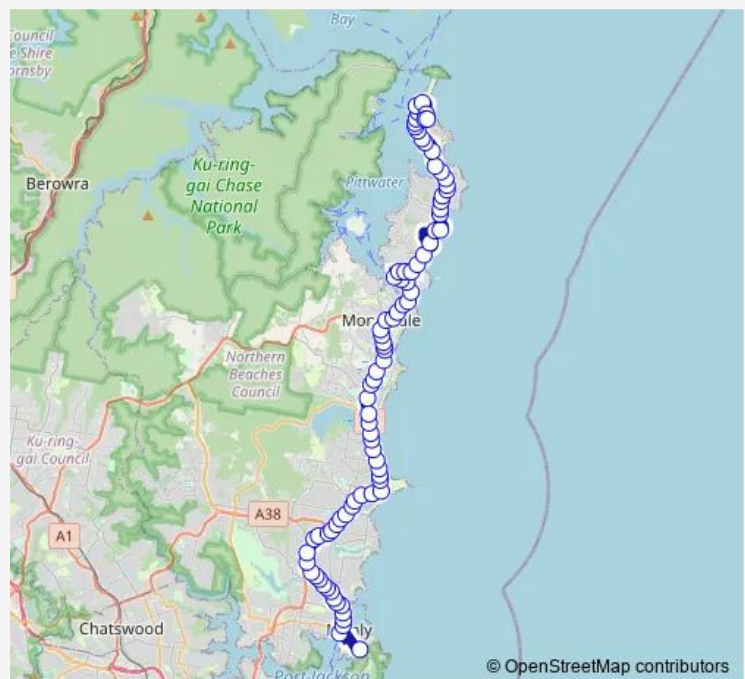

Barrenjoey Rd Opp George St

Barrenjoey Rd Opp Wollstonecraft Av

Barrenjoey Rd Opp Central Rd

Avalon Beach Slsc, Barrenjoey Rd

Barrenjoey Rd After The Crescent

Route schedule

Ocean PI At Ocean Rd — Manly Wharf, West Esplanade, Stand B

Monday 12:52

Tuesday 12:52

Wednesday 12:52

Thursday 12:52

Friday 12:52

Saturday —

Sunday —

Route info

Direction: Ocean PI At Ocean Rd

Stops: 83

Trip Duration: 1 hour 20 min

199 — Manly to Palm Beach via Dee Why and Mona Vale

BusMaps

484 Barrenjoey Rd

Barrenjoey Rd Opp Old Barrenjoey Rd

Barrenjoey Rd Before The Serpentine