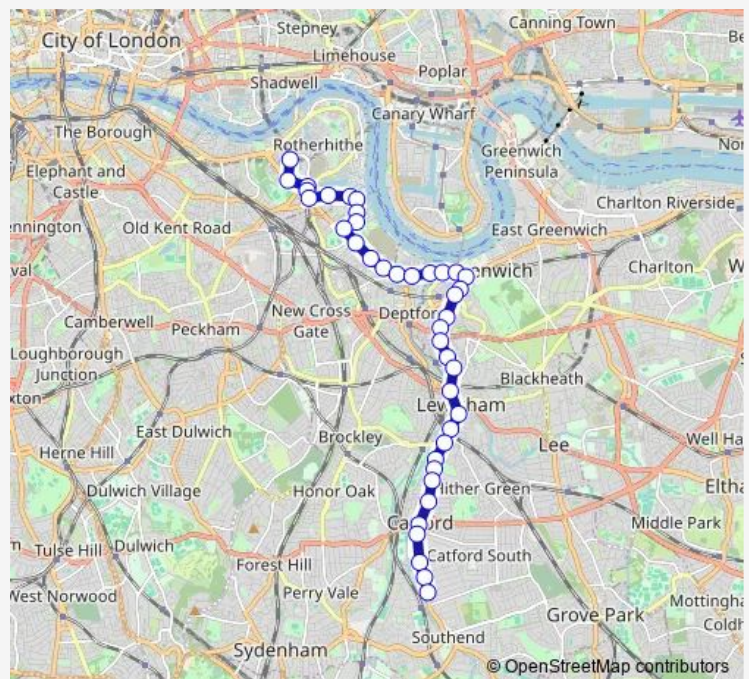

Creek Road / Norman Road

Cutty Sark for Maritime Greenwich

Greenwich Town Centre / Nelson Road

Greenwich High Road / Royal Hill

Route schedule

Canada Water Bus Station — Catford Garage

Monday 00:00-23:40

Tuesday 00:00-23:40

Wednesday 00:00-23:40

Thursday 00:00-23:40

Friday 00:00-23:40

Saturday 00:00-23:40

Sunday 00:00-23:40

Route info

Direction: Canada Water Bus Station

Stops: 40

Trip Duration: 0 hour 55 min

199 — Canada Water - Deptford - Greenwich - Lewisham - Bellingham, Catford Bus Garage

Greenwich Station

Ashburnham Grove

Greenwich South Street / Blackheath Road

Sparta Street

Morden Hill

Thursday 00:00-23:40

Friday 00:00-23:40

Saturday 00:00-23:40

Sunday 00:00-23:40

Route info

Direction: Newquay Road

Stops: 35

Trip Duration: 0 hour 59 min