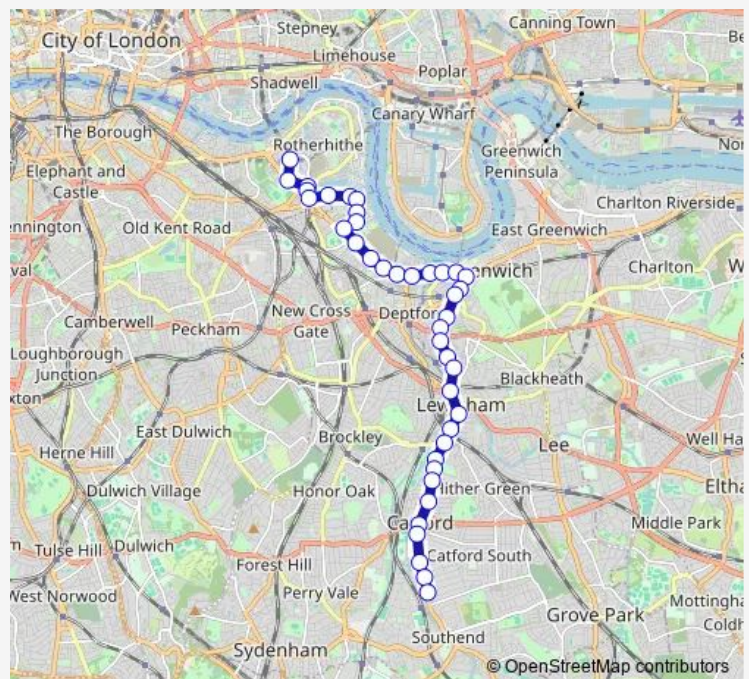

Creek Road / Norman Road

Cutty Sark for Maritime Greenwich

Greenwich Town Centre / Nelson Road

Greenwich High Road / Royal Hill

Route schedule

Canada Water Bus Station — Catford Garage

Monday 00:00-23:40

Tuesday 00:00-23:40

Wednesday 00:00-23:40

Thursday 00:00-23:40

Friday 00:00-23:40

Saturday 00:00-23:40

Sunday 00:00-23:40

Route info

Direction: Canada Water Bus Station

Stops: 40

Trip Duration: 0 hour 55 min

199 — Canada Water - Deptford - Greenwich - Lewisham - Bellingham, Catford Bus Garage

Greenwich Station

Ashburnham Grove

Greenwich South Street / Blackheath Road

Sparta Street

Morden Hill

Thursday 00:00-23:40

Friday 00:00-23:40

Saturday 00:00-23:40

Sunday 00:00-23:40

Route info

Direction: Newquay Road

Stops: 35

Trip Duration: 0 hour 57 min