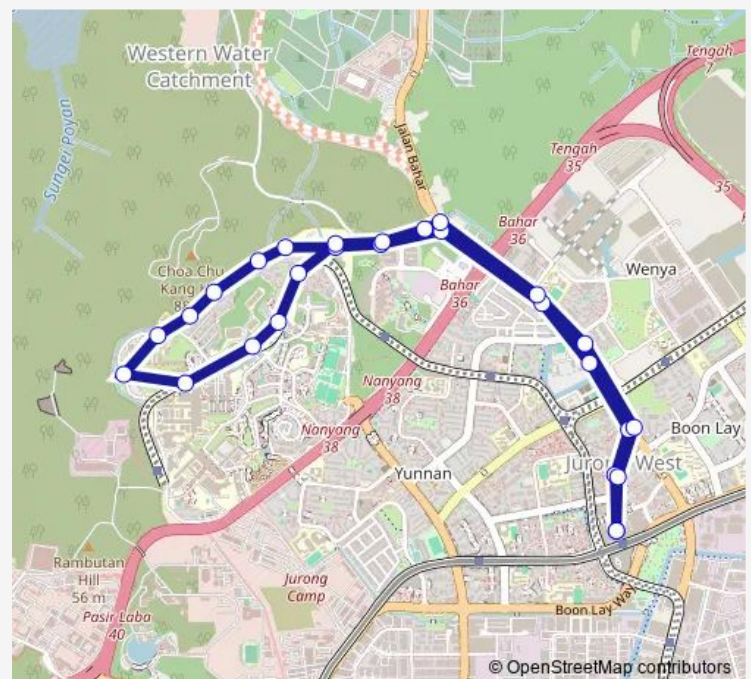

Opp PUB Sub-Stn

Aft Lor Danau

Bef Jln Bahar

Route schedule

Boon Lay Int — Boon Lay Int

Monday 06:00

Tuesday 06:00

Wednesday 06:00

Thursday 06:00

Friday 06:00

Saturday 06:00

Sunday 06:30

Route info

Direction: Boon Lay Int

Stops: 27

Trip Duration: 0 hour 44 min