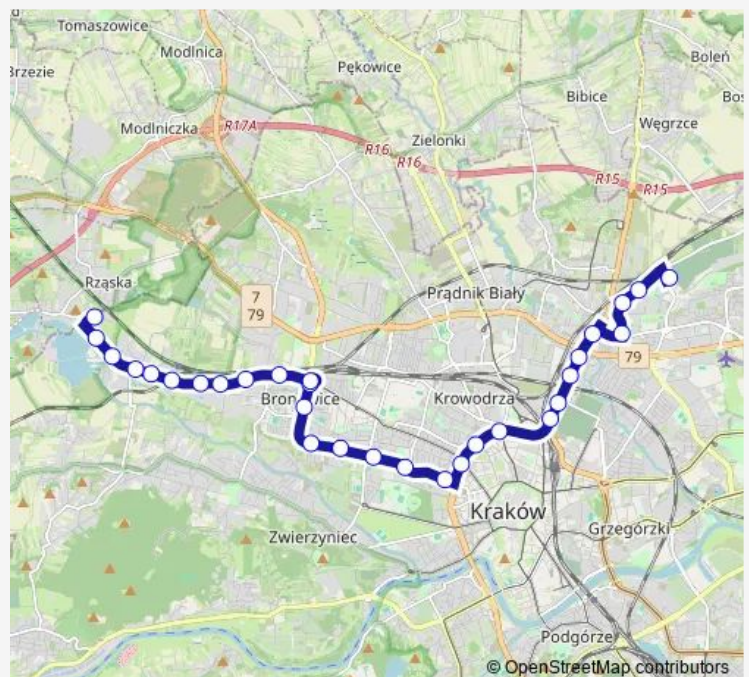

Saturday 04:42-22:50

Sunday 04:42-22:50

Route info

Direction: Prądnik Czerwony

Stops: 30

Trip Duration: 0 hour 46 min

Giełda Balicka (nż)

Lindego (nż)

Wednesday 04:10-23:01

Thursday 04:10-23:01

Friday 04:10-23:01

Saturday 04:43-23:13

Sunday 04:43-23:13

Route info

Direction: Mydlniki Wapiennik P+R

Stops: 31