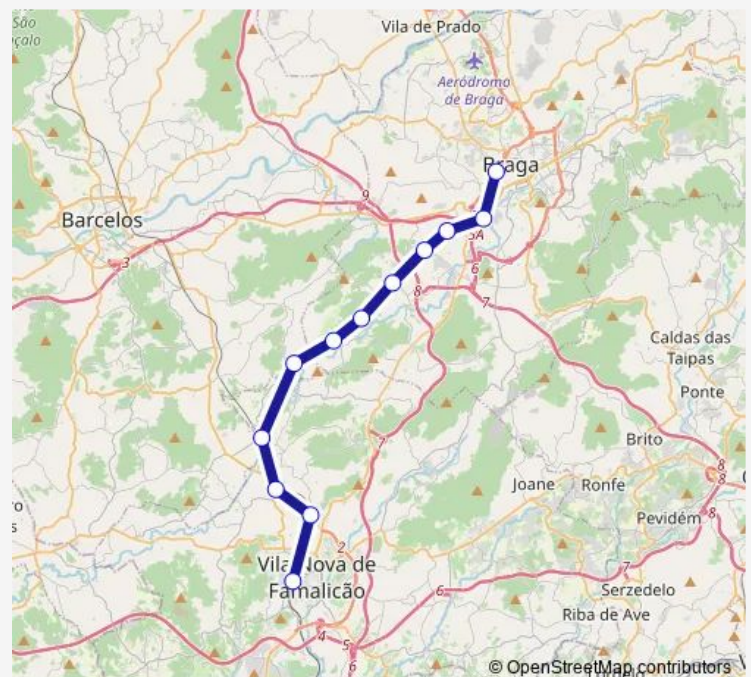

### Route schedule

Famalicao — Braga

Monday 05:44-20:50

Tuesday 05:44-20:50

Wednesday 05:44-20:50

Thursday 05:44-20:50

Friday 05:44-20:50

Saturday 09:47-20:50

### Route info

Direction: Famalicao

Stops: 12

Trip Duration: 0 hour 30 min

■ Linha de Braga

**Direction**

Braga — Famalicao

12 stops