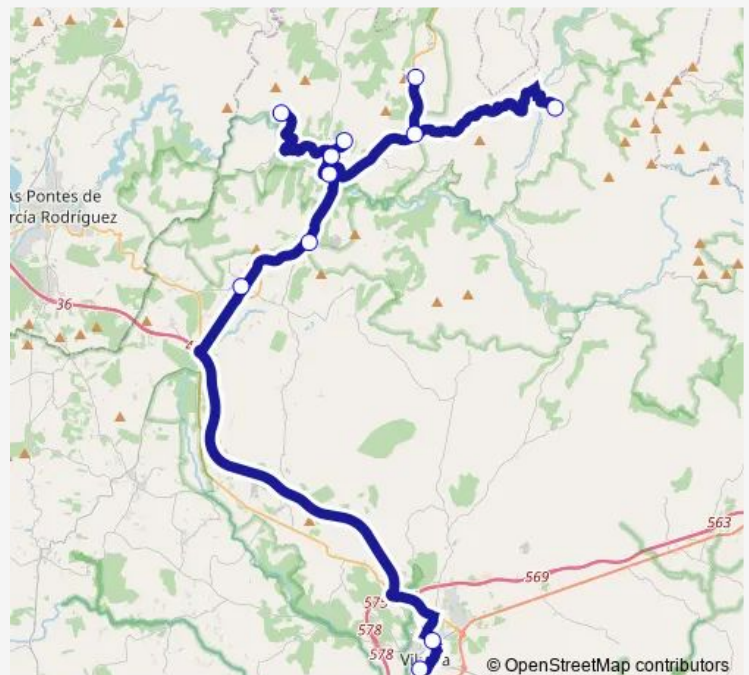

Route schedule

Viveró (Curros) — IES Santiago Basanta Silv

Monday 07:21

Tuesday 07:21

Wednesday 07:21

Thursday 07:21

Friday 07:21

Saturday —

Sunday —

Route info

Direction: Viveró (Curros)

Stops: 11

Trip Duration: 1 hour 9 min

■ XG676016 — IES Santiago Basanta Silva-Viveiró (Curros)

BusMaps

Direction

IES Santiago Basanta Silv — Viveró (Curros)

11 stops

[Open route schedule](#)

IES Santiago Basanta Silv

Vilalba E.A.

A Igrexa DE Roupar

A Armada dársena

Cruce (Muras Enlace)

Monday	17:55
Tuesday	14:45
Wednesday	14:45
Thursday	14:45
Friday	14:45
Saturday	—
Sunday	—

Route info

Direction: IES Santiago Basanta Silv

Stops: 11

Trip Duration: 1 hour 9 min

XG676016 Bus time schedules and route maps are available in an offline PDF at busmaps.com. Use the busmaps.com website to see live bus times, train schedule or subway schedule, and step-by-step directions for all public transit in Muras