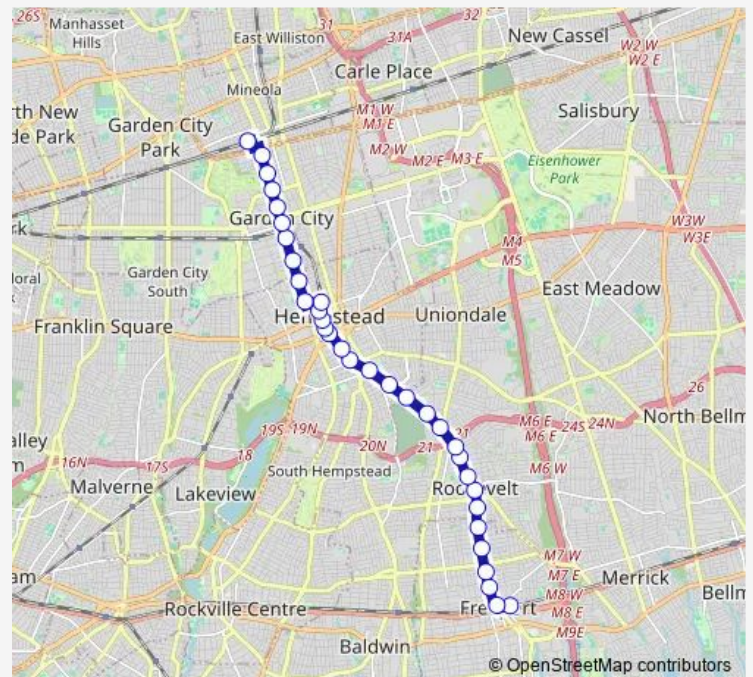

Saturday 05:00-21:00

Sunday 05:00-21:00

Route info

Direction: Mineola Bus Term

Stops: 34

Trip Duration: 0 hour 39 min

n40 — Nassau Rd / Franklin Av

Nassau Rd + Adams St.

Nassau Rd + W. Pennywood Ave.

Nassau Rd + W Roosevelt Ave.

Whitehouse Av / Nassau

Debevoise Ave + Nassau Rd

Nassau Rd & Hudson Ave

Nassau Rd + Davis St

N Main St & Evans Ave

N Main St + W Seaman Ave

N Main St + Lena Ave.

N Main St + Randall Ave.

Broadway + N Main St

Freeport Sta / North

Direction

Freeport Sta / South Bay 2 — Mineola Bus Term

33 stops

[Open route schedule](#)

Stops: 34

Trip Duration: 0 hour 36 min

Debevoise Ave + Nassau Rd

Nassau Rd & Hudson Ave

Nassau Rd + Davis St

N Main St & Evans Ave

N Main St + W Seaman Ave

N Main St + Lena Ave.