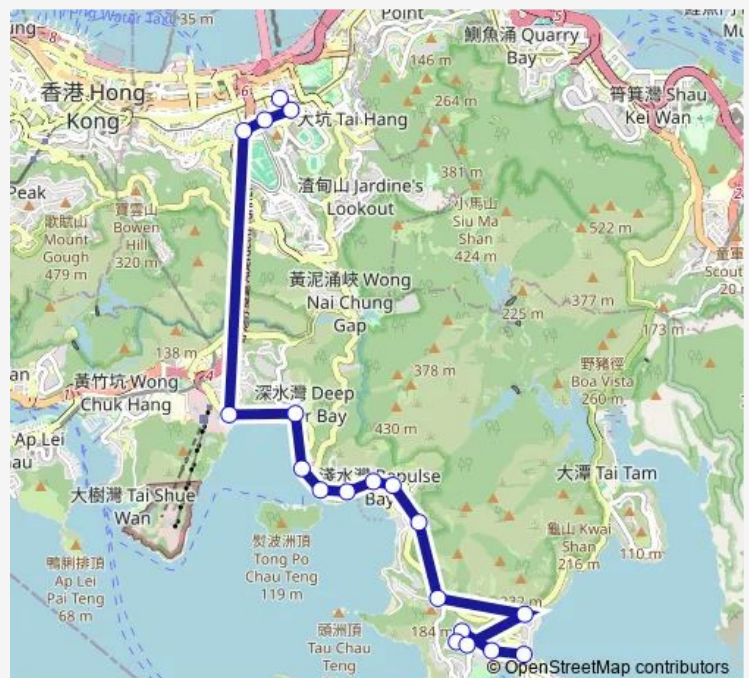

Island Road, THE Hong Kong Country Club|The Hong Kong Country Club, Island Road

Morrison Hill Road, Near Leighton Road

Route schedule

Stanley Beach Road, Outside TAI TAM Village|Stanley Beach Road — Jardine'S Bazaar, Jinghua Center|Jardine'S Bazaar|Jardine'S Bazaar, Jinghua Center

Monday	00:00
Tuesday	00:00
Wednesday	00:00
Thursday	00:00
Friday	00:00
Saturday	00:00
Sunday	00:00

Route info

Direction: Stanley Beach Road, Outside TAI TAM Village|Stanley Beach Road

Stops: 19

Trip Duration: 0 hour 31 min