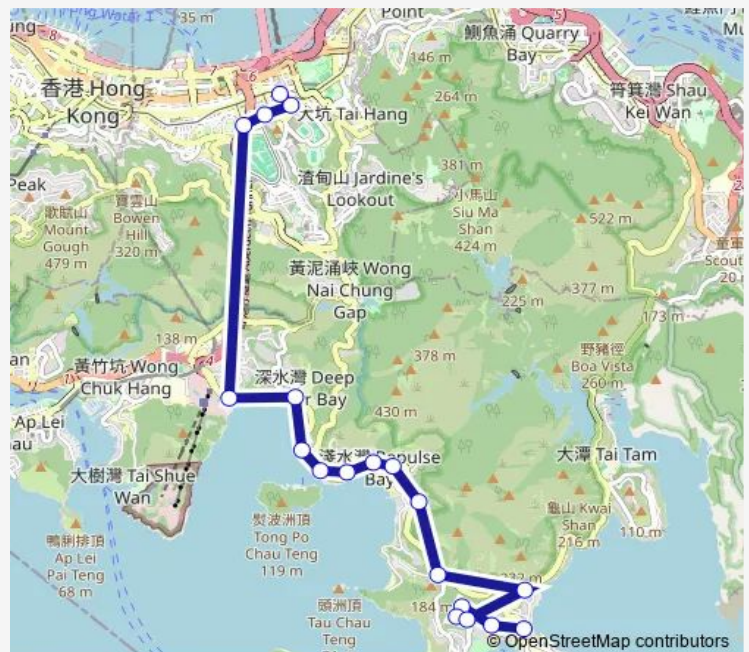

Route schedule

Stanley Beach Road, Outside TAI TAM Village|Stanley Beach Road — JARDINE'S BAZAAR, JINGHUA CENTER|JARDINE'S BAZAAR|JARDINE'S BAZAAR, JINGHUA CENTER

Monday	00:00
Tuesday	00:00
Wednesday	00:00
Thursday	00:00
Friday	00:00
Saturday	00:00
Sunday	00:00

Route info

Direction: Stanley Beach Road, Outside TAI TAM Village|Stanley Beach Road

Stops: 19

Trip Duration: 0 hour 31 min

ISLAND ROAD, THE HONG KONG COUNTRY CLUB|THE HONG KONG COUNTRY CLUB, ISLAND ROAD

MORRISON HILL ROAD, NEAR LEIGHTON ROAD

Monday 00:00

Tuesday 00:00

Wednesday 00:00

Thursday 00:00

Friday 00:00

Saturday 00:00

Sunday 00:00

Route info

Direction: JARDINE'S BAZAAR, JINGHUA CENTER|JARDINE'S BAZAAR|JARDINE'S BAZAAR, JINGHUA CENTER

Stops: 20

Trip Duration: 0 hour 31 min

Tung TAU WAN Road, Stanley Prison

STANLEY VILLAGE ROAD, OLD STANLEY POLICE
STATION