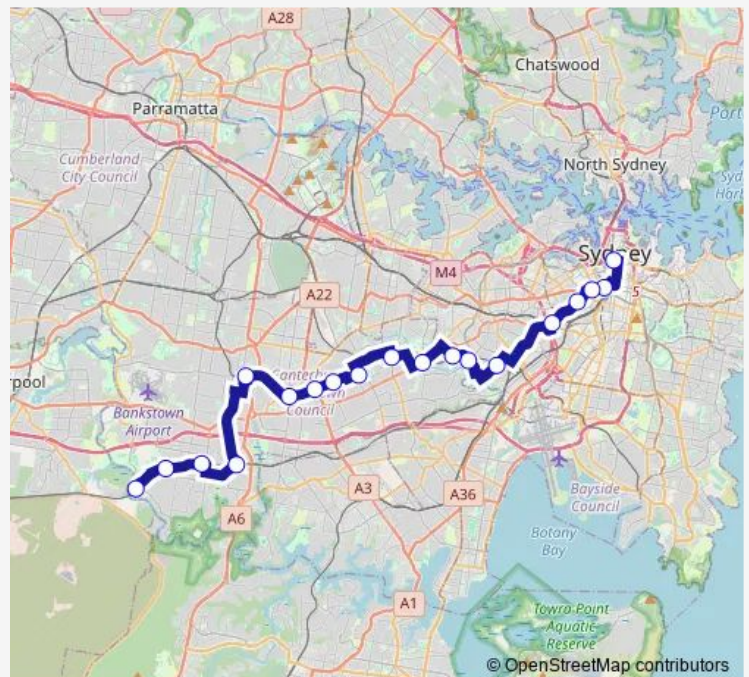

Marco Av Opp Revesby Station

Howard Rd At Memorial Dr

Bankstown Station, Stand G

Punchbowl Station, The Boulevarde, Stand B

The Boulevarde After King Georges Rd

Lakemba Station, The Boulevarde, Stand D

Burwood Rd Opp Belmore Station

University Of Sydney, City Rd

Broadway Shopping Centre, Broadway

Central Station, Railway Square, Stand J

Town Hall, Park St, Stand K

Route schedule

East Hills Station, Park Rd — Town Hall, Park St, Stand K

Monday 03:20-02:20⁺¹

Tuesday 03:20-02:20⁺¹

Wednesday 03:20-02:20⁺¹

Thursday 03:20-02:20⁺¹

Friday 03:20-02:20⁺¹

Saturday 03:20-02:20⁺¹

Sunday 03:20-02:20⁺¹

Route info

Direction: East Hills Station, Park Rd

Stops: 19

Trip Duration: 1 hour 9 min

N40 — City Town Hall to East Hills (Night Service)

Direction

Town Hall, Park St, Stand H — East Hills Station, Park Rd

19 stops

[Open route schedule](#)