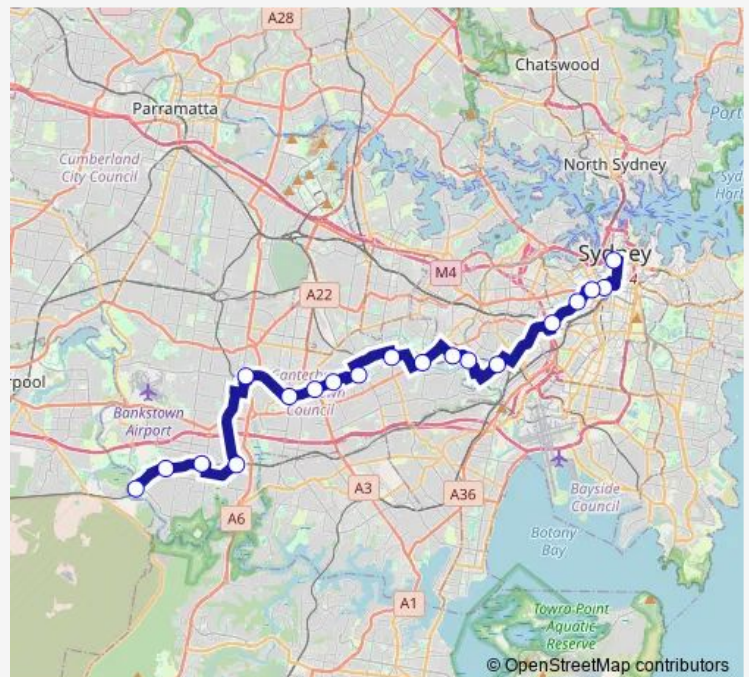

Wednesday —

Thursday 24:10-02:40<sup>+1</sup>

Friday 03:10-02:40<sup>+1</sup>

Saturday 03:10-02:40<sup>+1</sup>

Sunday 03:10-02:10<sup>+1</sup>

Route info

Direction: Town Hall, Park St, Stand H

Stops: 19

Trip Duration: 1 hour 7 min

N40 — City Town Hall to East Hills (Night Service)

**Direction**

East Hills Station, Park Rd — Town Hall, Park St, Stand K

19 stops

[Open route schedule](#)

East Hills Station, Park Rd

Braesmere Rd Opp Panania Station

Marco Av Opp Revesby Station

Howard Rd At Memorial Dr

Bankstown Station, Stand G

Punchbowl Station, The Boulevarde, Stand B

The Boulevarde After King Georges Rd

Lakemba Station, The Boulevarde, Stand D