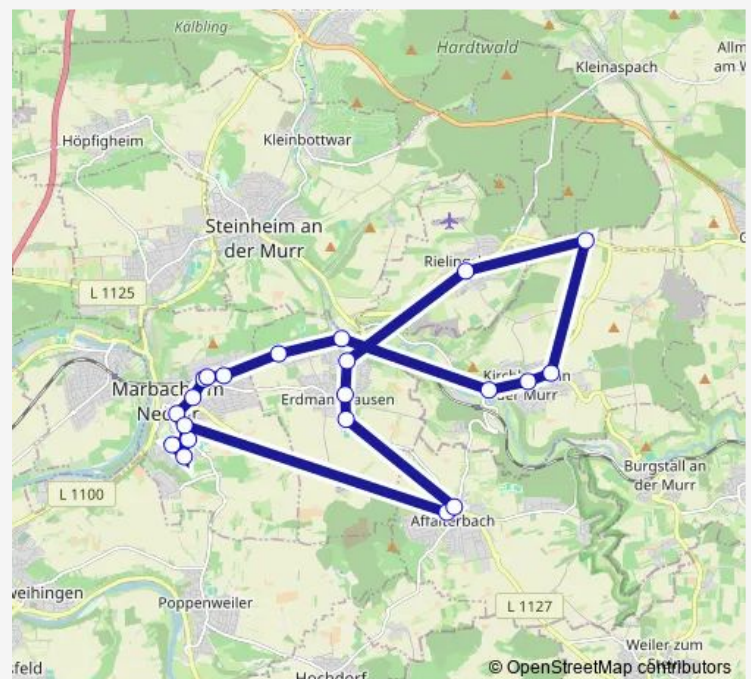

Bus N40

[Go to website](#)

Direction

Marbach (N) — Marbach (N)

21 stops

[Open route schedule](#)

- Marbach (N)
- Marbach (N) Güntterstr.
- Marbach (N) König-Wilhelm-Pl.
- Marbach (N) Weimarstraße
- Marbach (N) Schillerhöhe
- Marbach (N) Bad-Berka-Weg
- Marbach (N) Hölderlinstraße
- Affalterbach Marbacher Str.
- Affalterbach Waage
- Erdmannhausen Turnhalle
- Erdmannhausen Steige
- Erdmannhausen Bahnhofstr.
- Rielingshausen Hauptstraße
- Kirchberg (M) Frühmeßhof
- Kirchb.(M) Zwingelhäuser Str.
- Kirchberg (M) Rathaus
- Kirchberg (M) Marbacher Str.
- Erdmannh. Schweißbrücke
- Erdmannhausen Huober
- Marb.(N) Rielingshäuser Str.
- Marbach (N)

Route schedule

Marbach (N) — Marbach (N)

Monday	—
Tuesday	—
Wednesday	—
Thursday	—
Friday	26:09-02:39 ⁺¹
Saturday	03:39-02:39 ⁺¹
Sunday	03:39-05:39

Route info

Direction: Marbach (N)

Stops: 21

Trip Duration: 0 hour 40 min

■ N40

N40 Bus time schedules and route maps are available in an offline PDF at busmaps.com. Use the busmaps.com website to see live bus times, train schedule or subway schedule, and step-by-step directions for all public transit in Stuttgart

The schedule is provided in the local timezone. Times with "(+1)" indicate departures on the next day.

PDF file created on 2025-01-16

2024 BusMaps.com - All Rights Reserved