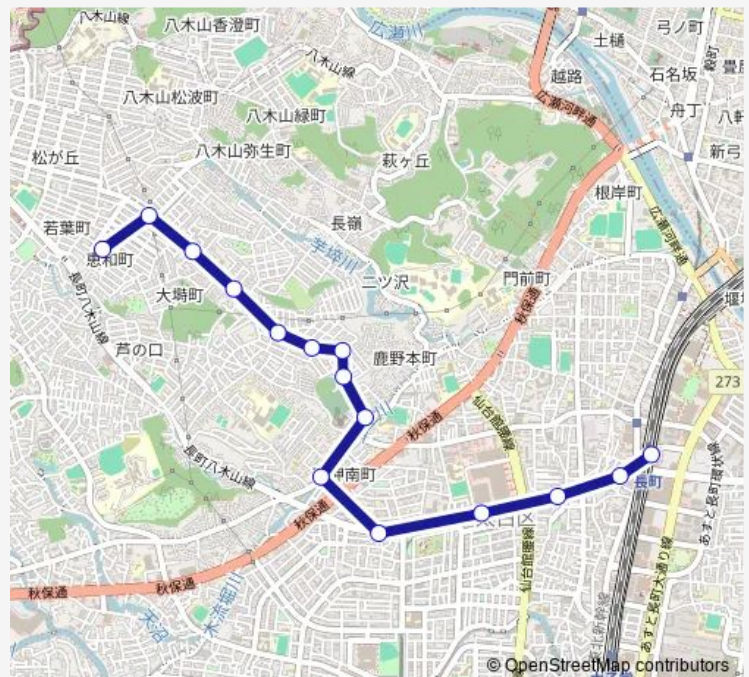

### Route schedule

長町駅東口 — 恵和町

Monday 06:52-22:01

Tuesday 06:52-22:01

Wednesday 06:52-22:01

Thursday 06:52-22:01

Friday 06:52-22:01

Saturday 08:02-18:00

### Route info

Direction: 長町駅東口

Stops: 15

Trip Duration: 0 hour 24 min

■ N40 — 恵和町→長駅東