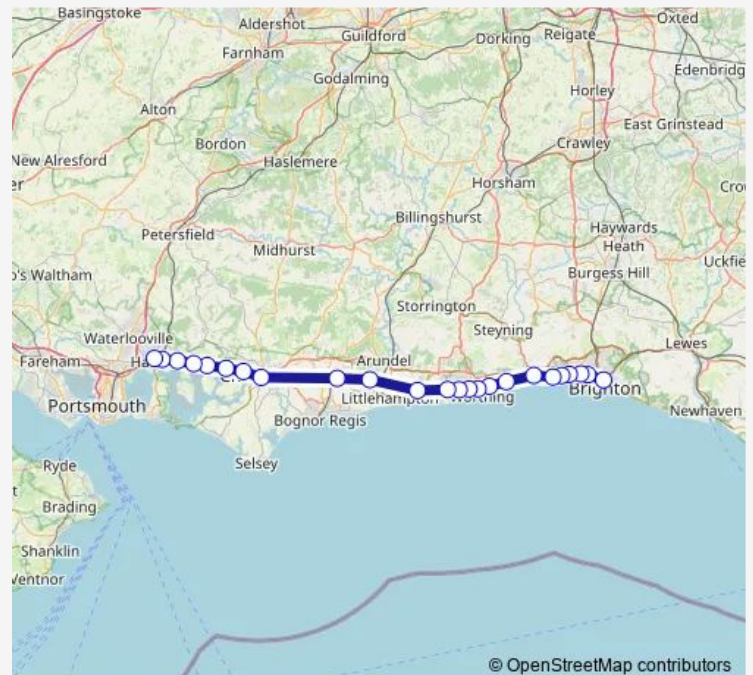

### Direction

Brighton — Havant

24 stops

[Open route schedule](#)

Brighton

Hove

Aldrington

Portslade

Goring-by-Sea

Angmering

Ford

Barnham

Chichester

Fishbourne

Bosham

Nutbourne

### Route schedule

Brighton — Havant

Monday 22:32

Tuesday 22:32

Wednesday 22:32

Thursday 22:32

Friday 22:32

Saturday 05:14-22:02

### Route info

Direction: Brighton

Stops: 24

Trip Duration: 1 hour 19 min

■ Sn:Btn->Hav — SN train service from BTN to Hav

Emsworth

Warblington

Havant