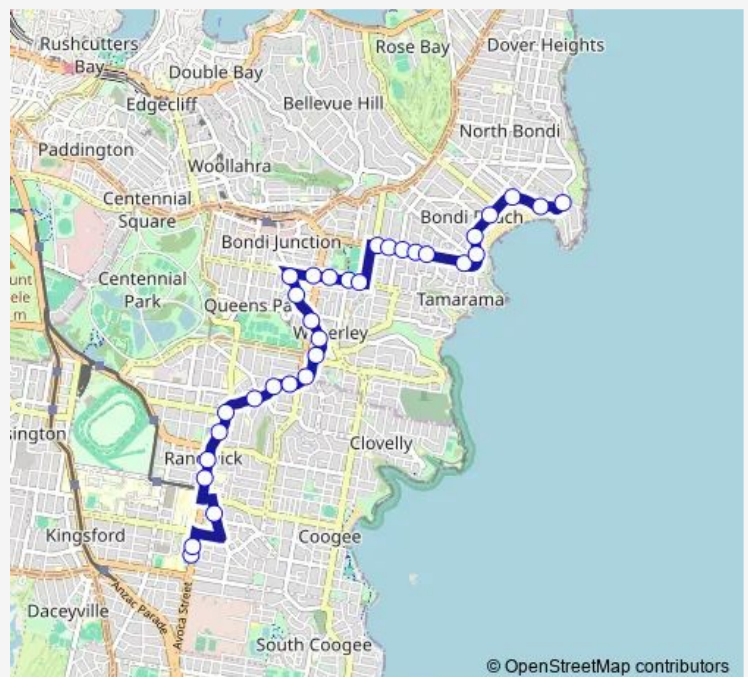

Saturday —

Sunday —

**Route info**

Direction: Randwick Boys High School, Avoca St, Stand H

Stops: 32

Trip Duration: 0 hour 37 min

647e — Randwick High Schools to North Bondi

Bondi Rd At Ocean St North