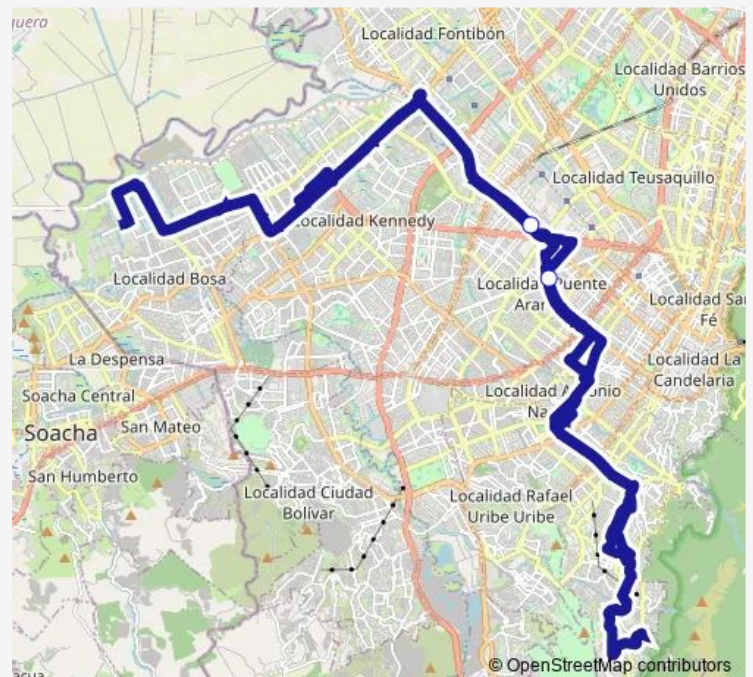

Bus 111 Metrovivienda Ciclovía

[Go to website](#)

Direction

AC 6 - KR 41a — AV. Centenario - KR 56

2 stops

[Open route schedule](#)

AC 6 - KR 41a

AV. Centenario - KR 56

Route schedule

AC 6 - KR 41a — AV. Centenario - KR 56

Monday	—
Tuesday	—
Wednesday	—
Thursday	—
Friday	—
Saturday	—
Sunday	07:36-16:21

Route info

Direction: AC 6 - KR 41a

Stops: 2

Trip Duration: 0 hour 7 min