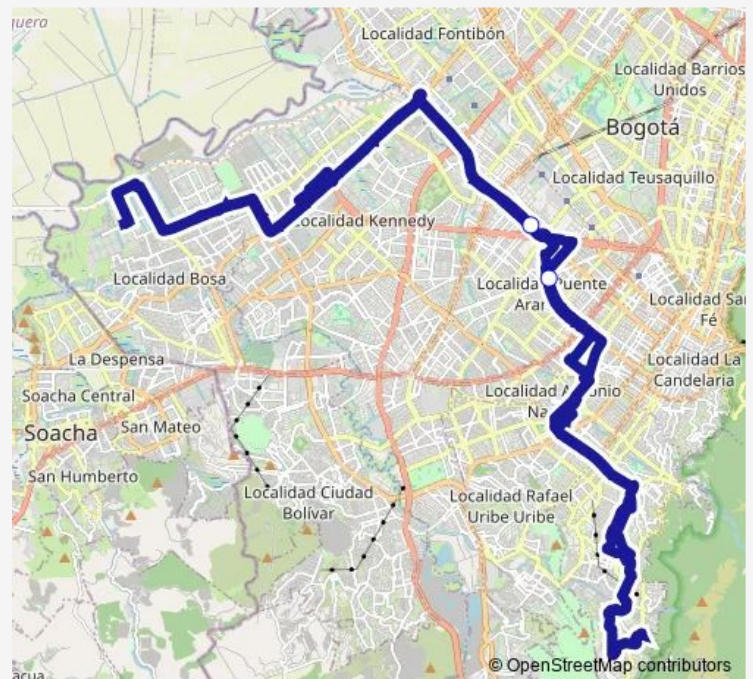

Bus 111 Metrovivienda Ciclovía[Go to website](#)**Direction**

AC 6 - KR 41a — AV. Centenario - KR 56

2 stops

[Open route schedule](#)

AC 6 - KR 41a

AV. Centenario - KR 56

Route schedule

AC 6 - KR 41a — AV. Centenario - KR 56

Monday —

Tuesday —

Wednesday —

Thursday —

Friday —

Saturday —

Sunday 07:36-16:21

Route info

Direction: AC 6 - KR 41a

Stops: 2

Trip Duration: 0 hour 7 min

111 Bus time schedules and route maps are available in an offline PDF at busmaps.com. Use the busmaps.com website to see live bus times, train schedule or subway schedule, and step-by-step directions for all public transit in Bogota