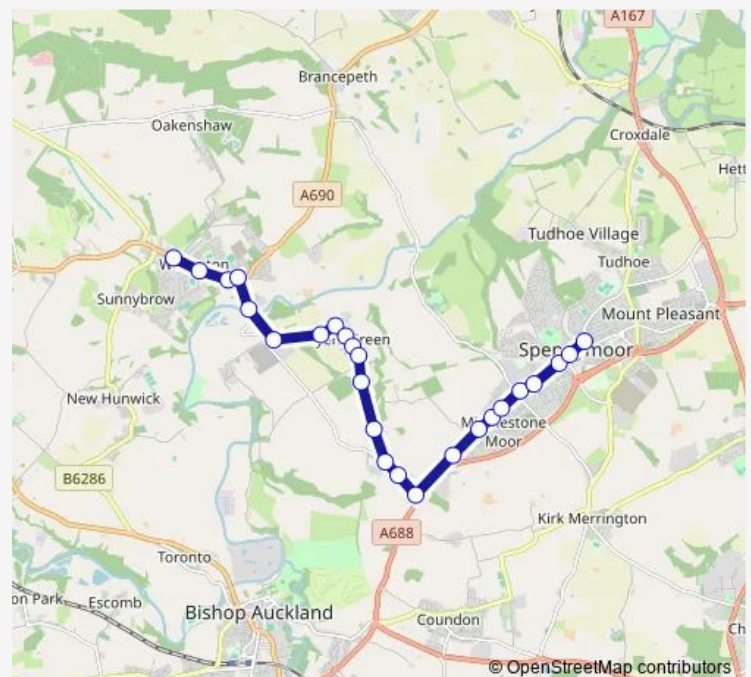

Grayson Road - Lyne Road

Moor Grange

Four Lane Ends

Route schedule

High Street — High Street

Monday 08:05-16:50

Tuesday 08:05-16:50

Wednesday 08:05-16:50

Thursday 08:05-16:50

Friday 08:05-16:50

Saturday 08:50-16:50

Sunday —

Route info

Direction: High Street

Stops: 25

Trip Duration: 0 hour 20 min

111 — Willington - Spennymoor

Whitworth Terrace

Charles Street

Cheapside Stand F

High Street

Direction

Cheapside Stand F — High Street

25 stops

[Open route schedule](#)

Cheapside Stand F

High Street

Charles Street

Whitworth Terrace

Four Lane Ends

Moor Grange

Grayson Road - Lyne Road