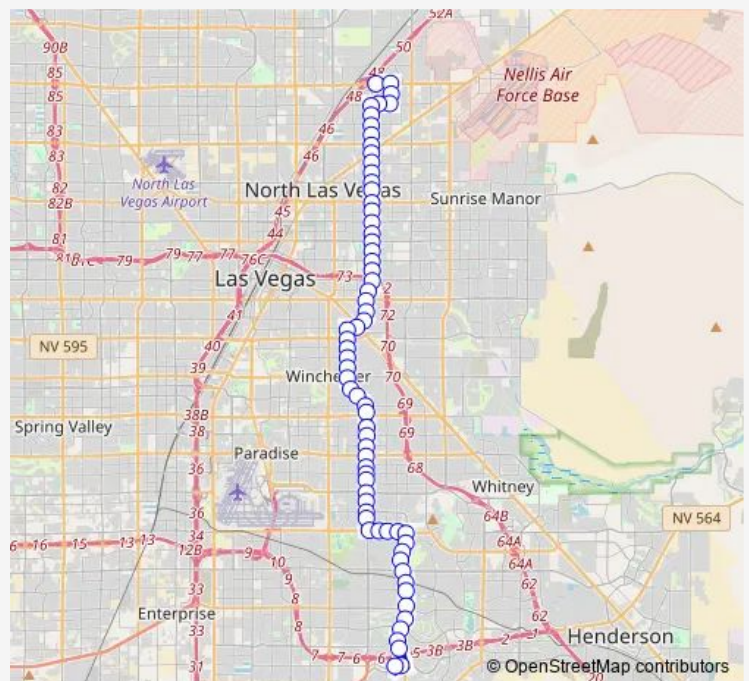

NB Pecos after Millcroft

NB Pecos after Warm Springs

NB Pecos after Sunset

NB Pecos after Post

NB Pecos after Patrick

NB Pecos after Callahan

NB Pecos before Quail

NB Pecos after Russell

NB Pecos after Rawhide

NB Pecos after Hacienda

NB Pecos after Reno

Route schedule

NB Village Park after Paseo Verde — NB Pecos before Craig

Monday	07:08-18:41
Tuesday	07:08-18:41
Wednesday	07:08-18:41
Thursday	07:08-18:41
Friday	07:08-18:41
Saturday	—
Sunday	—

Route info

Direction: NB Village Park after Paseo Verde

Stops: 63

Trip Duration: 1 hour 13 min

111 — Pecos/Green Valley Pkwy.

NB Pecos after Tropicana

NB Pecos after Tompkins

NB Pecos after Harmon