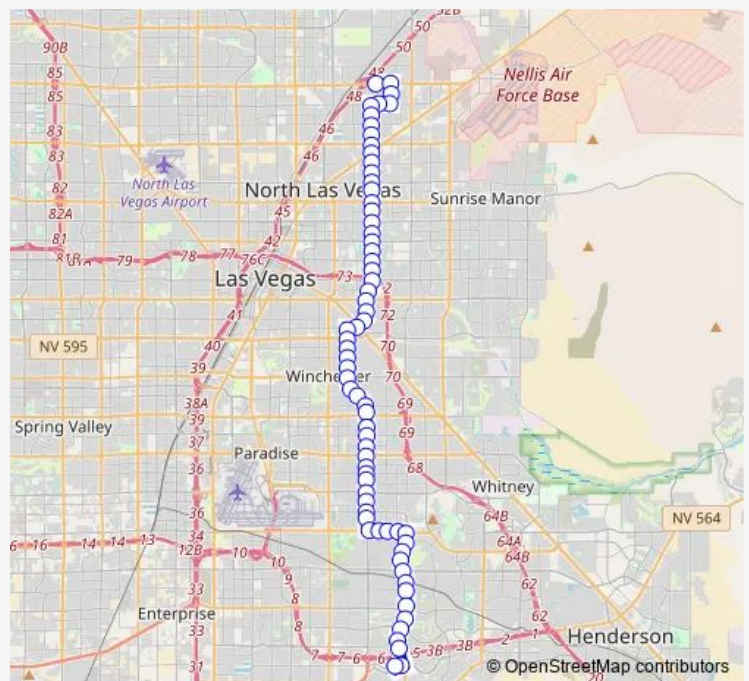

NB Pecos after Rawhide

NB Pecos after Hacienda

NB Pecos after Reno

Route schedule

NB Village Park after Paseo Verde — NB Pecos before Craig

Monday	07:08-18:41
Tuesday	07:08-18:41
Wednesday	07:08-18:41
Thursday	07:08-18:41
Friday	07:08-18:41
Saturday	—
Sunday	—

Route info

Direction: NB Village Park after Paseo Verde

Stops: 63

Trip Duration: 1 hour 15 min

111 — Pecos/Green Valley Pkwy.

NB Pecos after Tropicana

NB Pecos after Tompkins

NB Pecos after Harmon