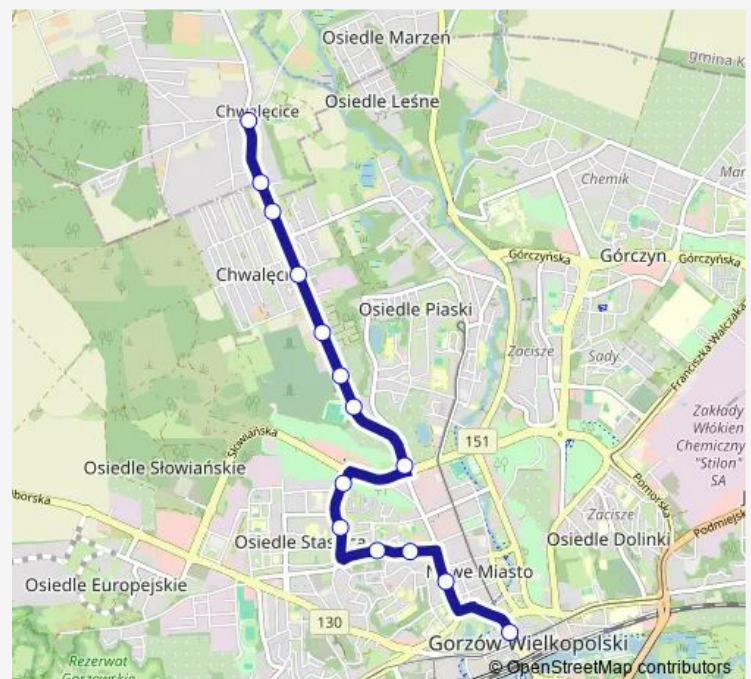

Granitowa

Chwałęcice

Route schedule

Katedra — Chwałęcice

Monday 04:43-05:43

Tuesday 04:43-05:43

Wednesday 04:43-05:43

Thursday 04:43-05:43

Friday 04:43-05:43

Saturday 04:43-05:43

Sunday 04:43-05:43

Route info

Direction: Katedra

Stops: 14

Trip Duration: 0 hour 15 min

111 Bus time schedules and route maps are available in an offline PDF at busmaps.com. Use the busmaps.com website to see live bus times, train schedule or subway schedule, and step-by-step directions for all public transit in Gorzow Wielkopolski