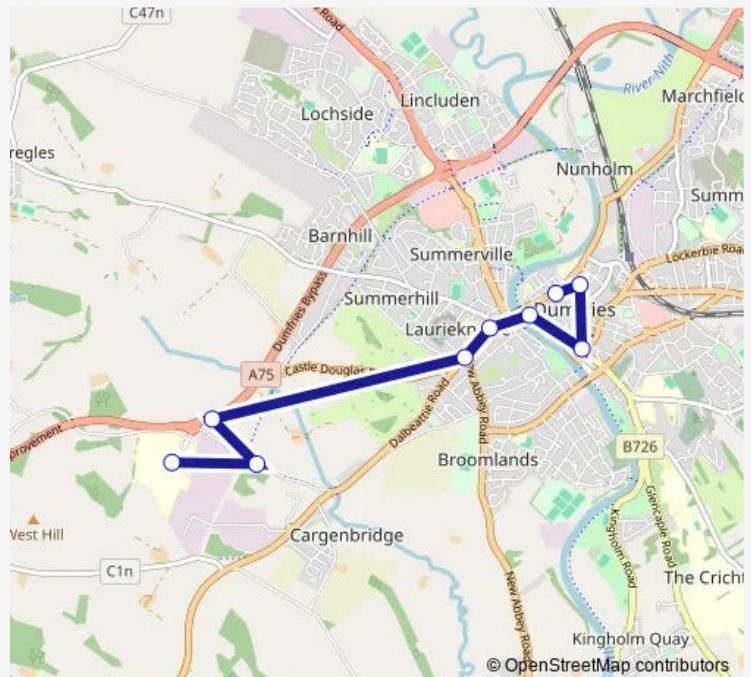

Bus 111

[Go to website](#)

Direction

Burns Statue — Dumfries and Galloway Royal Infirmary

9 stops

[Open route schedule](#)

Burns Statue

Loreburn Street

Loreburne Centre 2

Whitesands

Maxweltown West Church

Cassalands

Garroch Loaning

Garroch Business Park

Dumfries and Galloway Royal Infirmary

Route schedule

Burns Statue — Dumfries and Galloway Royal Infirmary

Monday 06:00-22:05

Tuesday 06:00-22:05

Wednesday 06:00-22:05

Thursday 06:00-22:05

Friday 06:00-22:05

Saturday 06:00-22:05

Sunday 10:05-19:05

Route info

Direction: Burns Statue

Stops: 9

Trip Duration: 0 hour 10 min

111 Bus time schedules and route maps are available in an offline PDF at busmaps.com. Use the busmaps.com website to see live bus times, train schedule or subway schedule, and step-by-step directions for all public transit in Dumfries