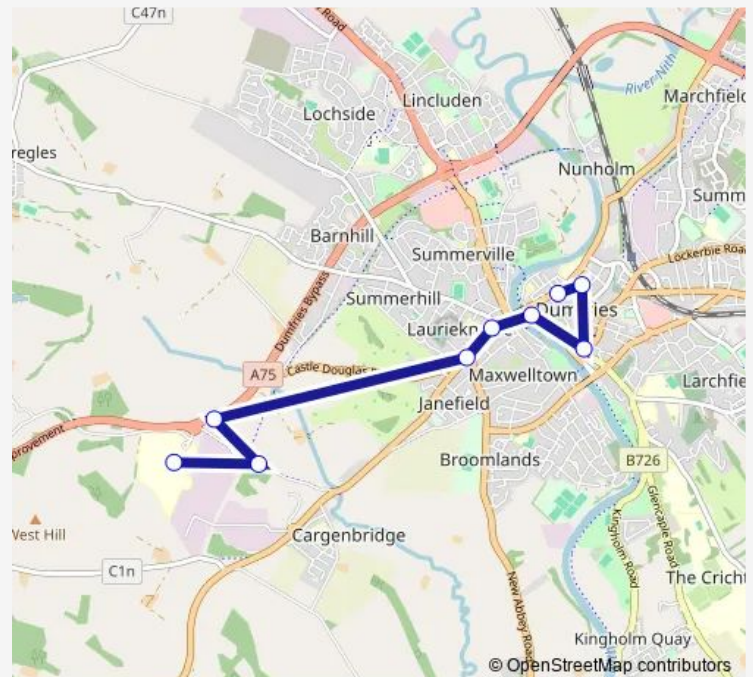

Bus 111

[Go to website](#)

Direction

Burns Statue — Dumfries and Galloway Royal Infirmary

9 stops

[Open route schedule](#)

Burns Statue

Loreburn Street

Loreburne Centre 2

Whitesands

Maxwelltown West Church

Cassalands

Garroch Loaning

Garroch Business Park

Dumfries and Galloway Royal Infirmary

Route schedule

Burns Statue — Dumfries and Galloway Royal Infirmary

Monday 06:00-22:05

Tuesday 06:00-22:05

Wednesday 06:00-22:05

Thursday 06:00-22:05

Friday 06:00-22:05

Saturday 06:00-22:05

Sunday 10:05-19:05

Route info

Direction: Burns Statue

Stops: 9

Trip Duration: 0 hour 10 min

111 Bus time schedules and route maps are available in an offline PDF at busmaps.com. Use the busmaps.com website to see live bus times, train schedule or subway schedule, and step-by-step directions for all public transit in Dumfries